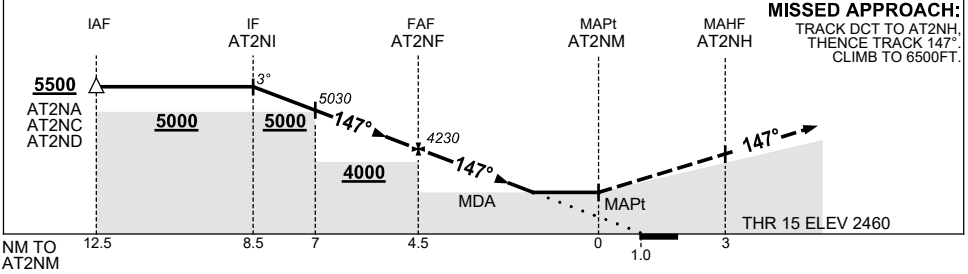

FOR CASA APPROVED OPERATORS ONLY

USE QNH

RNP 147

23 MAR 2023

ATHERTON, QLD (YATN)

NM TO NEXT WPT	AT2NI	2.5	2	1	AT2NF	4	3	2	1.1	AT2NM			
ALT (3° APCH PATH)	5500	5030	4870	4550	4230	4070	3760	3440	3160				

NOTES

- * 1. ATC CLR RQ FM AT2ND.
- 2. COLOUR: SEE SPEC NOTICES.

CATEGORY	H
GNSS (VAA)	3160 (700-4.1)
ALTERNATE	NOT APPLICABLE

Changes: WPT NAMING CONVENTION, CTA, NOTES.

ATNGN02-174

FOR CASA APPROVED OPERATORS ONLY