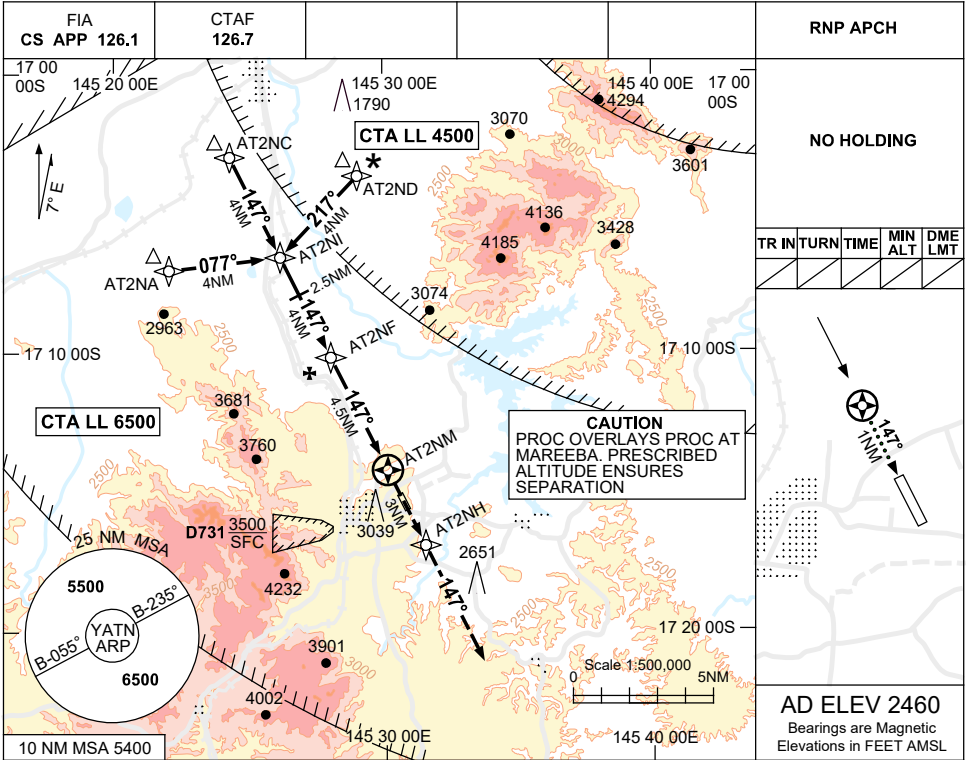

FOR CASA APPROVED OPERATORS ONLY

USE QNH

RNP 147

23 MAR 2023

ATHERTON, QLD (YATN)

NM TO NEXT WPT	AT2NI	2.5	2	1	AT2NF	4	3	2	1.1	AT2NM			
ALT (3° APCH PATH)	5500	5030	4870	4550	4230	4070	3760	3440	3160				

NOTES

- * 1. ATC CLR RQ FM AT2ND.
- 2. COLOUR: SEE SPEC NOTICES.

CATEGORY	H
GNSS (VAA)	3160 (700-4.1)
ALTERNATE	NOT APPLICABLE

Changes: WPT NAMING CONVENTION, CTA, NOTES.

ATNGN02-174

FOR CASA APPROVED OPERATORS ONLY