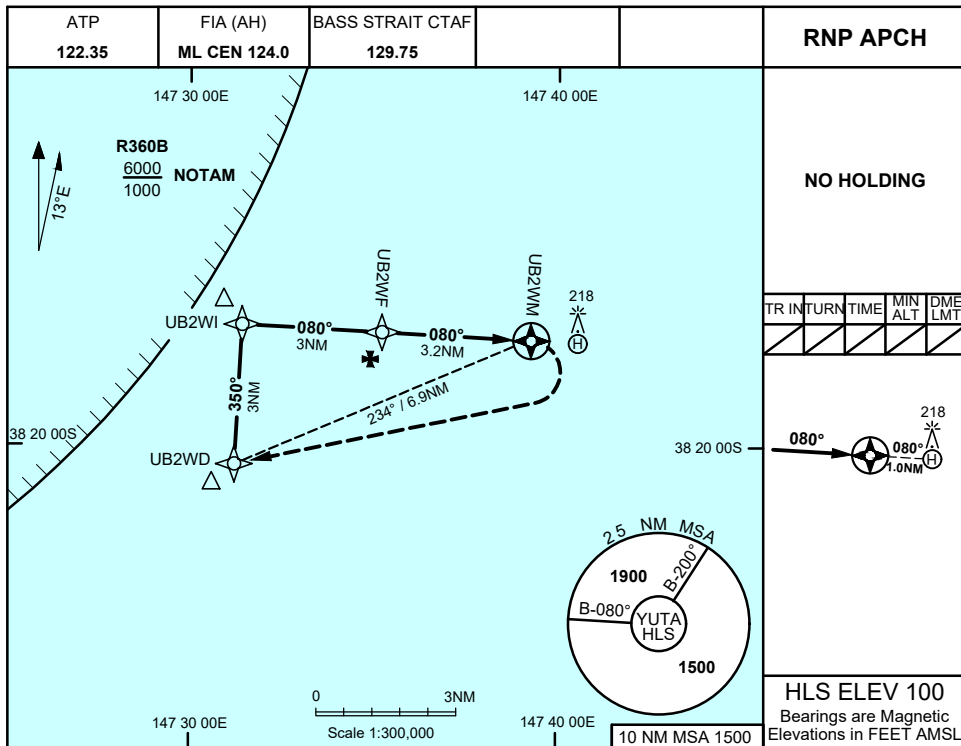

FOR CASA APPROVED OPERATORS ONLY

USE QNH

RNP 080

30 NOV 2023

BARRACOUTA PLATFORM, VIC (YUTA)

NM TO NEXT WPT	1.1	1	UB2WF	3	2	1	UB2WM						
ALT (3° APCH PATH)	1500	1480	1160	1100	780	460							

NOTES

- MAX IAS:
INITIAL, INTERMEDIATE: 120KT
FINAL, MISSED APP: 90KT
- KEY LEAD IN FEATURES:
PLATFORM AT HLS
- *3. MDH BASED ON MAPt ELEV

CATEGORY	H
LNAV (NON-VAA, 4.2% MAP), AREA QNH	460 (460* - 1.9)
ALTERNATE	N/A

Changes: R360B

UTAGN01-177

FOR CASA APPROVED OPERATORS ONLY