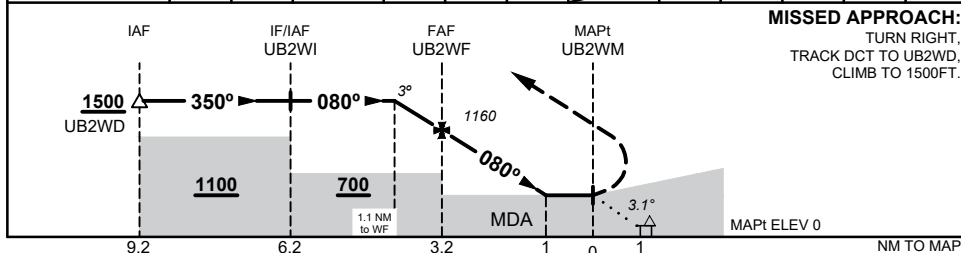

FOR CASA APPROVED OPERATORS ONLY

USE QNH

RNP 080

30 NOV 2023

BARRACOUTA PLATFORM, VIC (YUTA)

NM TO NEXT WPT	1.1	1	UB2WF	3	2	1	UB2WM						
ALT (3° APCH PATH)	1500	1480	1160	1100	780	460							

NOTES

- MAX IAS:
INITIAL, INTERMEDIATE: 120KT
FINAL, MISSED APP: 90KT
- KEY LEAD IN FEATURES:
PLATFORM AT HLS
- *3. MDH BASED ON MAPt ELEV