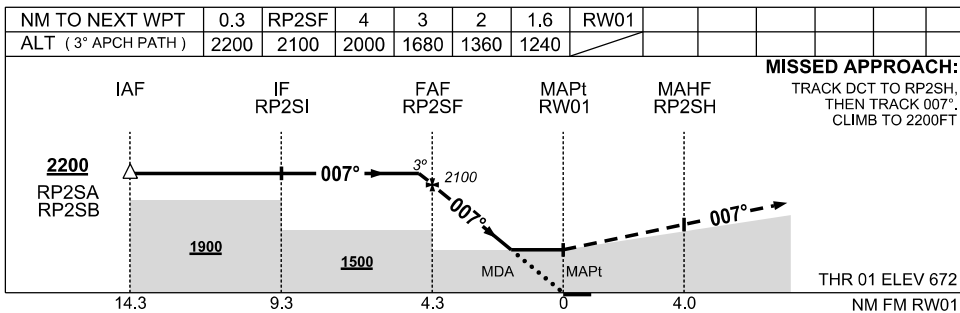

1 DEC 2022

AD ELEV 672  
31 18 30S 137 26 36E

AERODROME CHART  
**CARRAPATEENA, SA (YCPT)**

Changes: NOTE 1 DELETED.

CPTAD01-173

USE QNH

RNP RWY 01

30 NOV 2023

CARRAPATEENA, SA (YCPT)

NOTES

CATEGORY	A	B	C	D
LNAV	1240 (568-3.2)			NOT APPLICABLE
CIRCLING	1290 (618-2.4)	1420 (748-4.0)		
ALTERNATE	(1118-4.4)	(1248-6.0)		

Changes: WPT IDENT

CPTGN01-177

USE QNH

RNP RWY 19