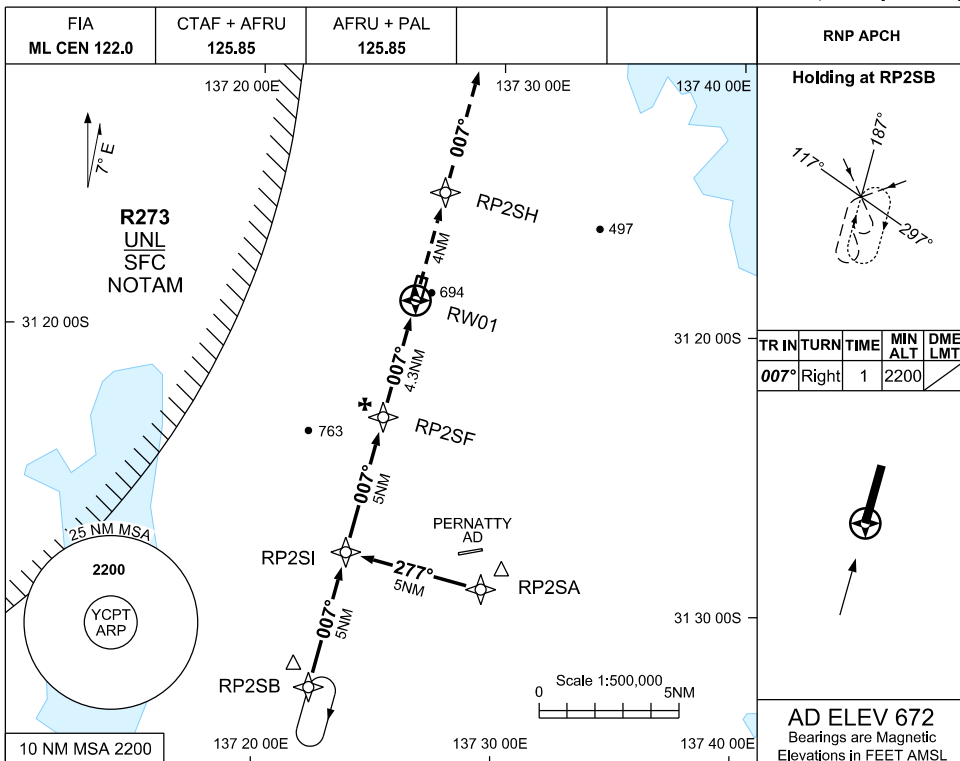

1 DEC 2022

AD ELEV 672  
31 18 30S 137 26 36E

AERODROME CHART  
**CARRAPATEENA, SA (YCPT)**

Changes: NOTE 1 DELETED.

CPTAD01-173

USE QNH

RNP RWY 01

30 NOV 2023

CARRAPATEENA, SA (YCPT)

NOTES

CATEGORY	A	B	C	D
LNAV	1240 (568-3.2)			NOT APPLICABLE
CIRCLING	1290 (618-2.4)	1420 (748-4.0)		
ALTERNATE	(1118-4.4)	(1248-6.0)		

Changes: WPT IDENT

CPTGN01-177

USE QNH

RNP RWY 19

30 NOV 2023

CARRAPATEENA, SA (YCPT)

**NOTES**

CATEGORY	A	B	C	D
LNAV	<b>1230 (558-3.2)</b>			NOT APPLICABLE
CIRCLING	<b>1290 (618-2.4)</b>		<b>1420 (748-4.0)</b>	
ALTERNATE	(1118-4.4)		(1248-6.0)	

Changes: WPT IDENT