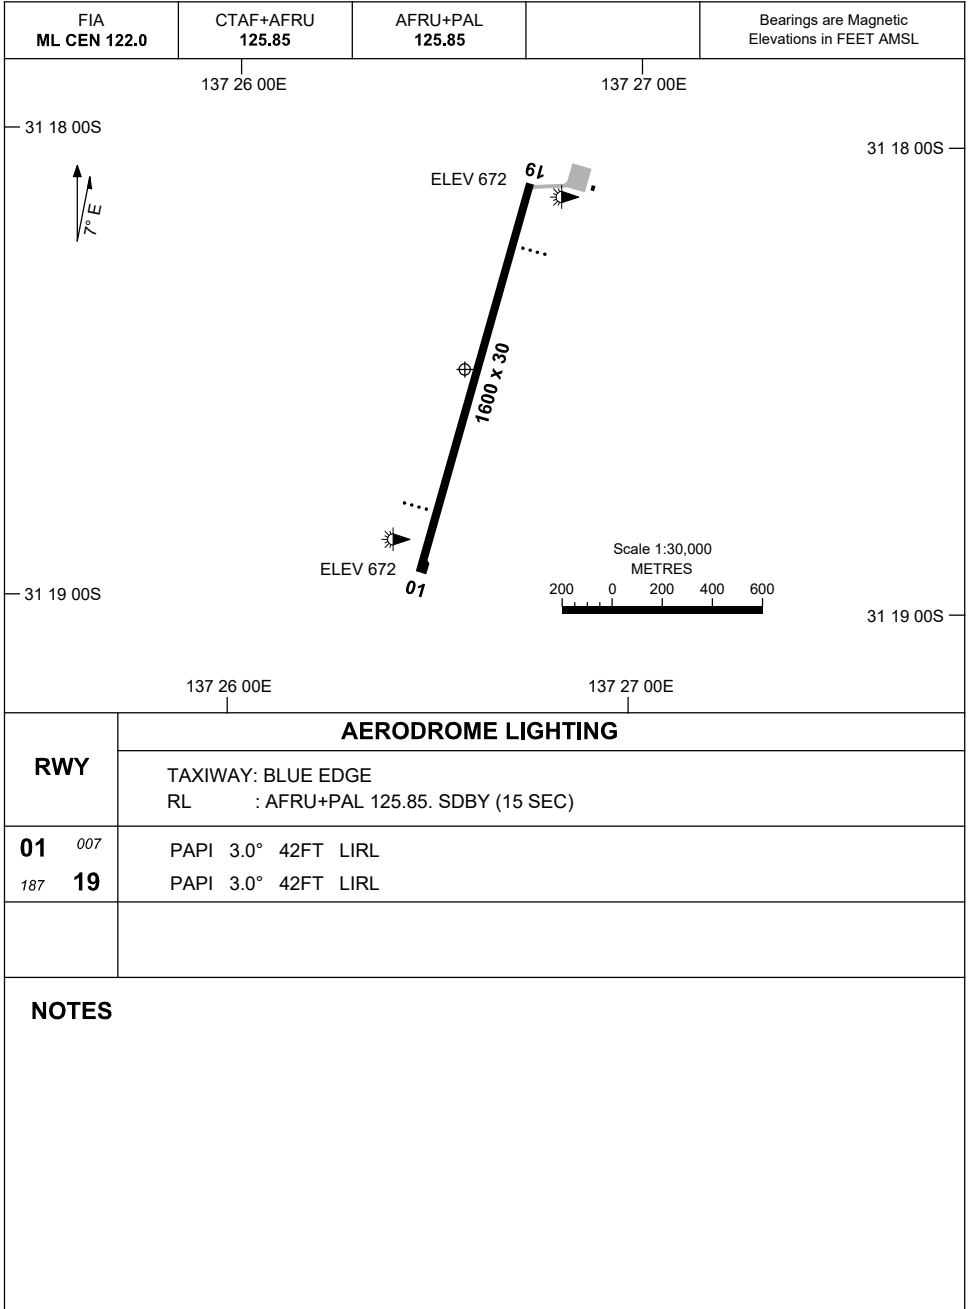

1 DEC 2022

AD ELEV 672  
31 18 30S 137 26 36E

AERODROME CHART  
**CARRAPATEENA, SA (YCPT)**

Changes: NOTE 1 DELETED.

CPTAD01-173

USE QNH

RNP RWY 01

30 NOV 2023

CARRAPATEENA, SA (YCPT)

NOTES

CATEGORY	A	B	C	D
LNAV	1240 (568-3.2)			NOT APPLICABLE
CIRCLING	1290 (618-2.4)	1420 (748-4.0)		
ALTERNATE	(1118-4.4)	(1248-6.0)		

Changes: WPT IDENT

CPTGN01-177

USE QNH

RNP RWY 19