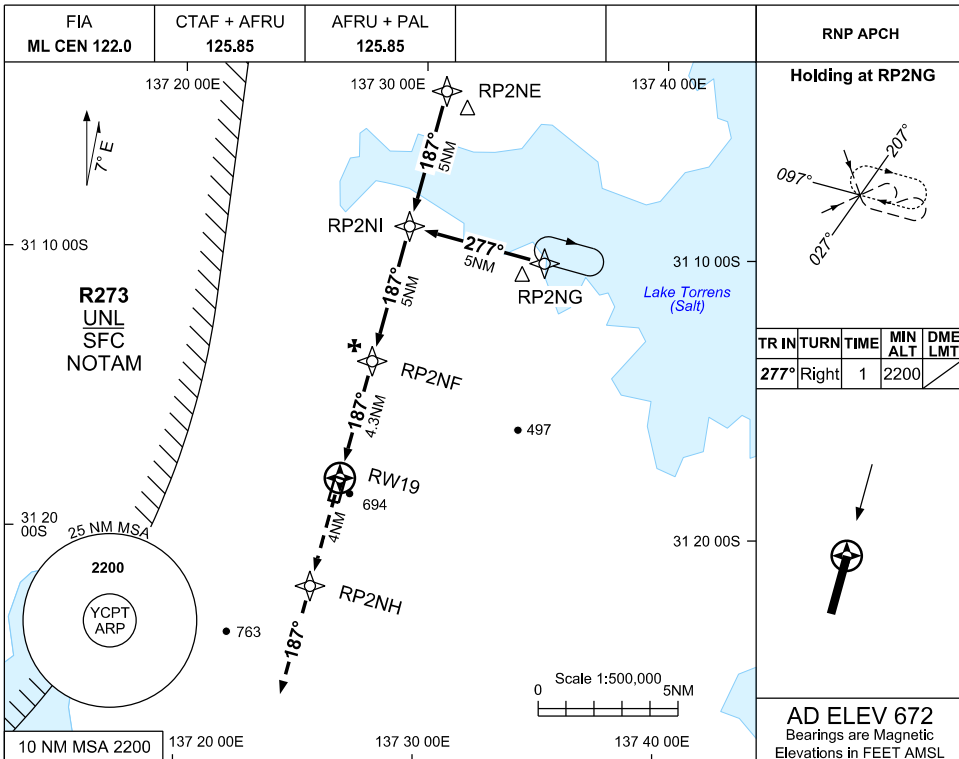

CARRAPATEENA, SA (YCPT)

NOTES

CATEGORY	A	B	C	D
LNAV	1240 (568-3.2)			NOT APPLICABLE
CIRCLING	1290 (618-2.4)	1420 (748-4.0)		
ALTERNATE	(1118-4.4)	(1248-6.0)		

Changes: WPT IDENT

CPTGN01-177

USE QNH

RNP RWY 19

30 NOV 2023

CARRAPATEENA, SA (YCPT)

**NOTES**

CATEGORY	A	B	C	D
LNAV	<b>1230 (558-3.2)</b>			NOT APPLICABLE
CIRCLING	<b>1290 (618-2.4)</b>		<b>1420 (748-4.0)</b>	
ALTERNATE	(1118-4.4)		(1248-6.0)	

Changes: WPT IDENT