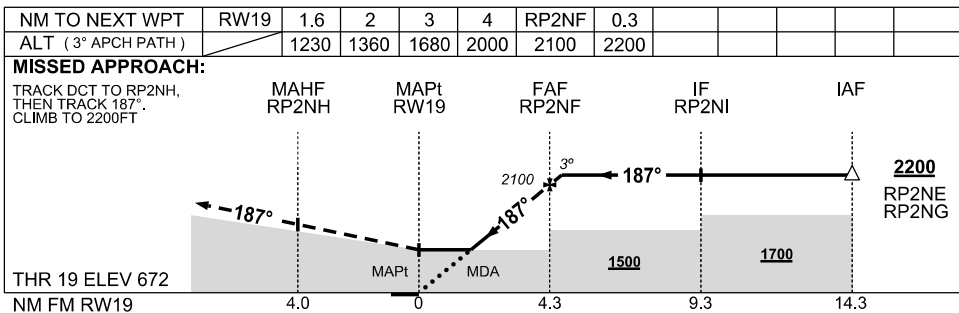

CARRAPATEENA, SA (YCPT)

NOTES

CATEGORY	A	B	C	D
LNAV	1240 (568-3.2)			NOT APPLICABLE
CIRCLING	1290 (618-2.4)	1420 (748-4.0)		
ALTERNATE	(1118-4.4)	(1248-6.0)		

Changes: WPT IDENT

CPTGN01-177

USE QNH

RNP RWY 19

30 NOV 2023

CARRAPATEENA, SA (YCPT)

**NOTES**

CATEGORY	A	B	C	D
LNAV	<b>1230 (558-3.2)</b>			NOT APPLICABLE
CIRCLING	<b>1290 (618-2.4)</b>		<b>1420 (748-4.0)</b>	
ALTERNATE	(1118-4.4)		(1248-6.0)	

Changes: WPT IDENT