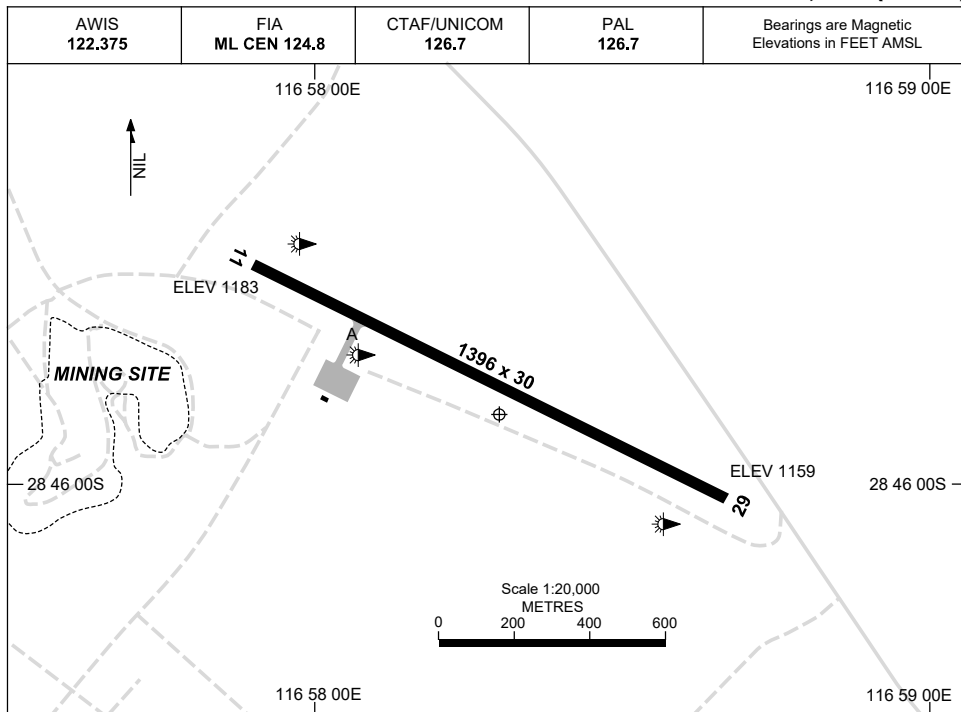

1 DEC 2022

AD ELEV 1183
28 45 54S 116 58 18E

AERODROME CHART
GOLDEN GROVE, WA (YGGE)

	AERODROME LIGHTING
RWY	TAXIWAY : BLUE EDGE RL : PAL 126.7 , PTBL (60 MIN PN) , SDBY (15 MIN PN. PHONE 0457 761 542)
11 ¹¹⁷ ₂₉₇ 29	LIRL LIRL

NOTES

1. UNICOM ONLY AVBL FOR SCHEDULED FLIGHTS.
2. AWIS RQ TWO ONE-SECOND PULSES TO ACTIVATE.
3. FIA FREQ 124.8 AVBL IN CIRCUIT AREA.

Changes: NOTES.

GGEAD01-173

USE QNH

RNP RWY 11

7 SEP 2023

GOLDEN GROVE, WA (YGGE)

NOTES

CATEGORY	A	B	C	D
LNAV	1800 (617-3.5)			NOT APPLICABLE
CIRCLING	2040 (857-2.4)		2140 (957-2.4)	
ALTERNATE	(1357-4.4)		(1457-6.0)	

1. MAX IAS:
INITIAL : 230KT.

Changes: CHART TITLE, PBN SPECIFICATION BOX, Editorial.