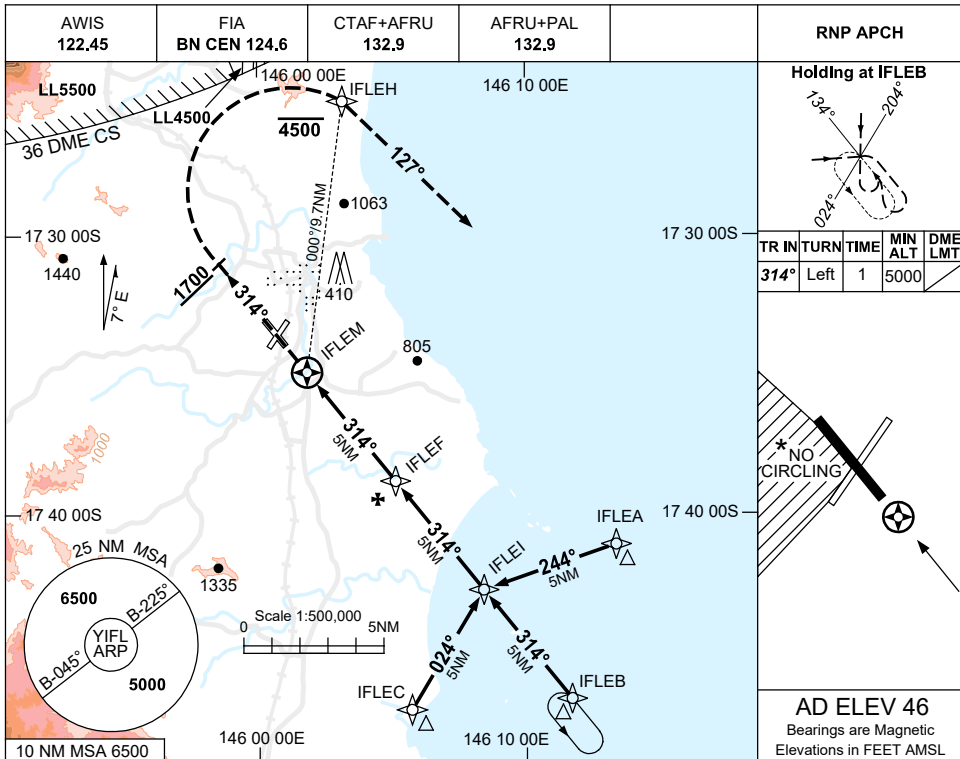

NOTES

1. FIA FREQ 124.6 AVBL IN CIRCUIT AREA.

Changes: NDB DCMSD, Editorial.

IFLAD01-180

USE QNH

RNP RWY 32

7 SEP 2023

INNISFAIL/MUNDOO, QLD (YIFL)

NOTES

CATEGORY	A	B	C	D
LNAV	550 (513-2.9)			NOT APPLICABLE
CIRCLING*	930 (884-2.4)	1480 (1434-4.0)		
ALTERNATE	(1384-4.4)	(1934-6.0)		

1. MAX IAS: INITIAL : 210KT.
- * 2. NO CIRCLING IN SECTOR WEST OF RWY 14 & RWY 03.
3. COLOUR: SEE SPEC NOTICES.