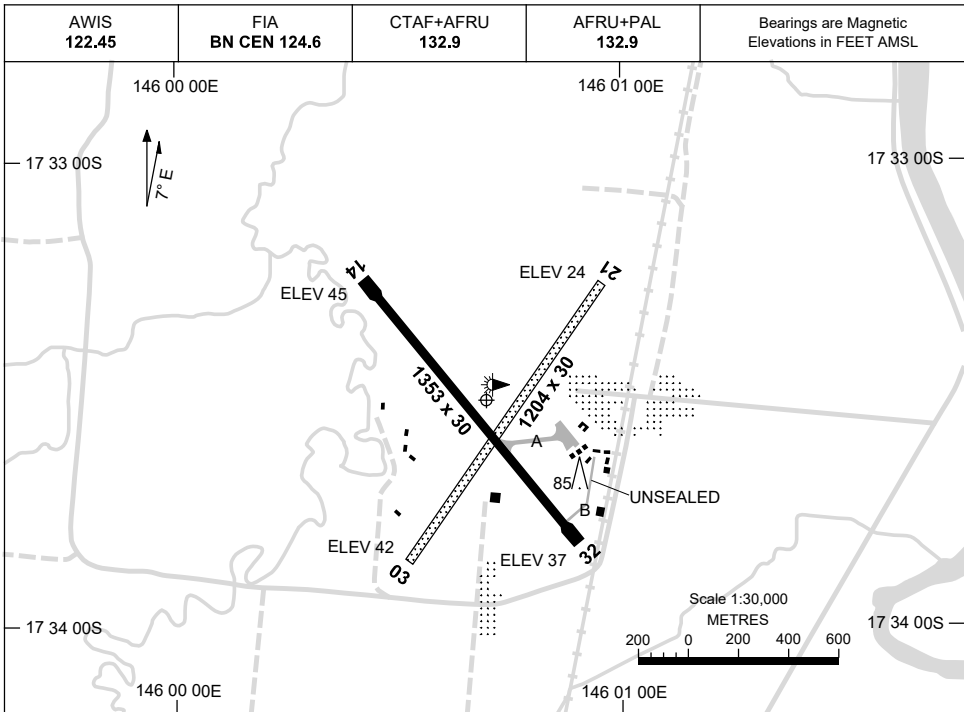

5 SEP 2024

AD ELEV 46
17 33 31S 146 00 42E

AERODROME CHART
INNISFAIL/MUNDOO, QLD (YIFL)

	AERODROME LIGHTING	
RWY	TAXIWAY : BLUE EDGE TWY A RL : AFRU+PAL 132.9 , SDBY (15 SEC)	
14 ¹³⁴	LIRL	
³¹⁴ 32	LIRL	
03 ⁰²⁸	NIL	
²⁰⁸ 21	NIL	

NOTES

1. FIA FREQ 124.6 AVBL IN CIRCUIT AREA.

Changes: NDB DCMSD, Editorial.

IFLAD01-180

USE QNH

RNP RWY 32

7 SEP 2023

INNISFAIL/MUNDOO, QLD (YIFL)

NOTES

CATEGORY	A	B	C	D
LNAV	550 (513-2.9)			NOT APPLICABLE
CIRCLING*	930 (884-2.4)	1480 (1434-4.0)		
ALTERNATE	(1384-4.4)	(1934-6.0)		

1. MAX IAS: INITIAL : 210KT.
- * 2. NO CIRCLING IN SECTOR WEST OF RWY 14 & RWY 03.
3. COLOUR: SEE SPEC NOTICES.