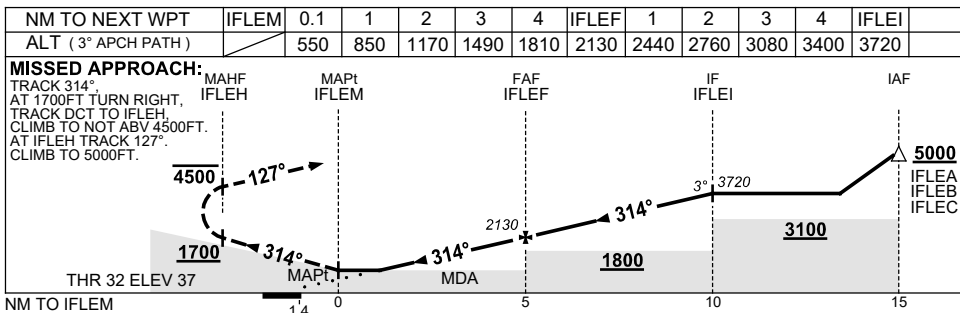

NOTES

CATEGORY	A	B	C	D
LNAV	550 (513-2.9)			NOT APPLICABLE
CIRCLING*	930 (884-2.4)	1480 (1434-4.0)		
ALTERNATE	(1384-4.4)	(1934-6.0)		

1. MAX IAS: INITIAL : 210KT.
- * 2. NO CIRCLING IN SECTOR WEST OF RWY 14 & RWY 03.
3. COLOUR: SEE SPEC NOTICES.