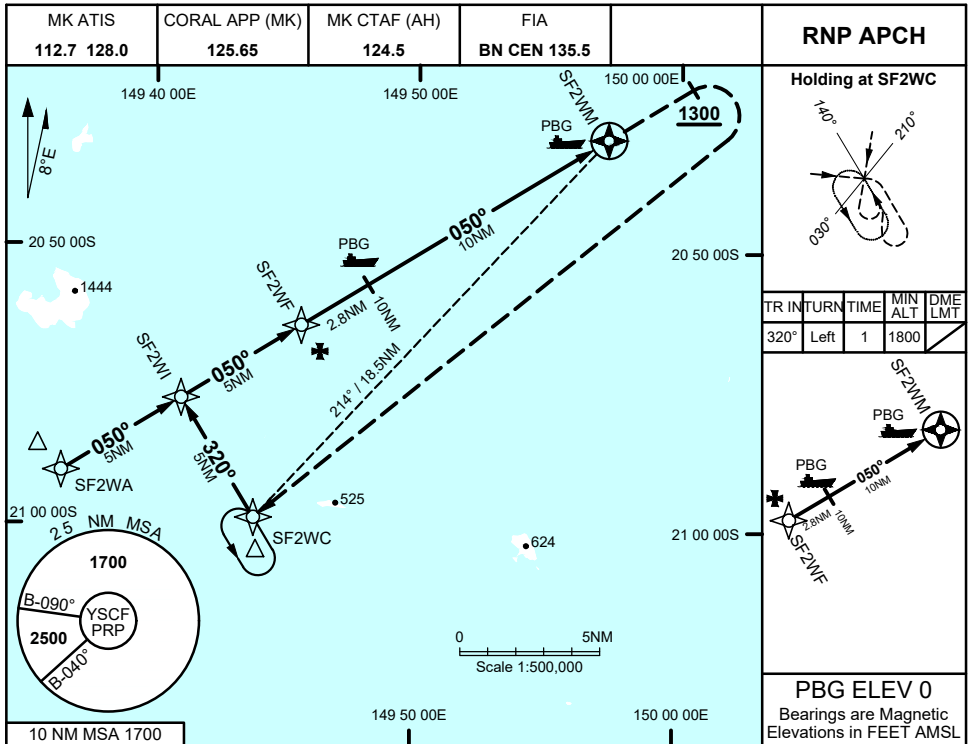

FOR CASA APPROVED OPERATORS ONLY

USE QNH

RNP 050

13 JUN 2024

SCAWFELL ISLAND, QLD (YSCF)

NM TO NEXT WPT	0.9	SF2WF	12	11	10	SF2WM				
ALT (3° APCH PATH)	1800	1500	1240	920	600					

NOTES

- MAPt LOCATED AT PRP: (S20 46 01, E149 57 13)

CATEGORY	H
LNAV (AREA QNH)	600 (600 - 2.1)
ALTERNATE	(1100 - 4.1)

Changes: REMOVED MINIMA YMBK QNH, REMOVED NOTE 2, Editorial

SCFGN01- 179

FOR CASA APPROVED OPERATORS ONLY