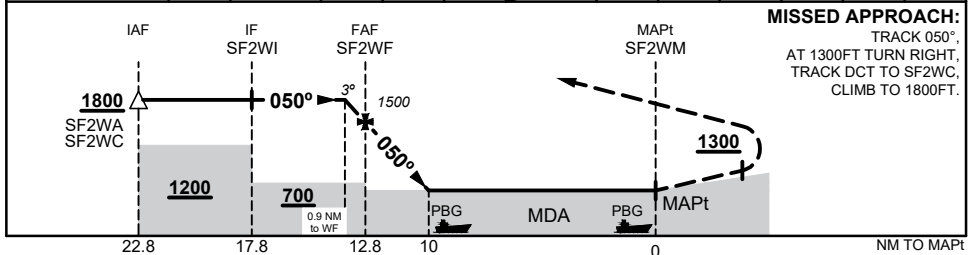

FOR CASA APPROVED OPERATORS ONLY

USE QNH

RNP 050

13 JUN 2024

SCAWFELL ISLAND, QLD (YSCF)

NM TO NEXT WPT	0.9	SF2WF	12	11	10	SF2WM				
ALT (3° APCH PATH)	1800	1500	1240	920	600					

NOTES

- MAPt LOCATED AT PRP: (S20 46 01, E149 57 13)

CATEGORY	H
LNAV (AREA QNH)	600 (600 - 2.1)
ALTERNATE	(1100 - 4.1)

Changes: REMOVED MINIMA YMBK QNH, REMOVED NOTE 2, Editorial

SCFGN01- 179

FOR CASA APPROVED OPERATORS ONLY