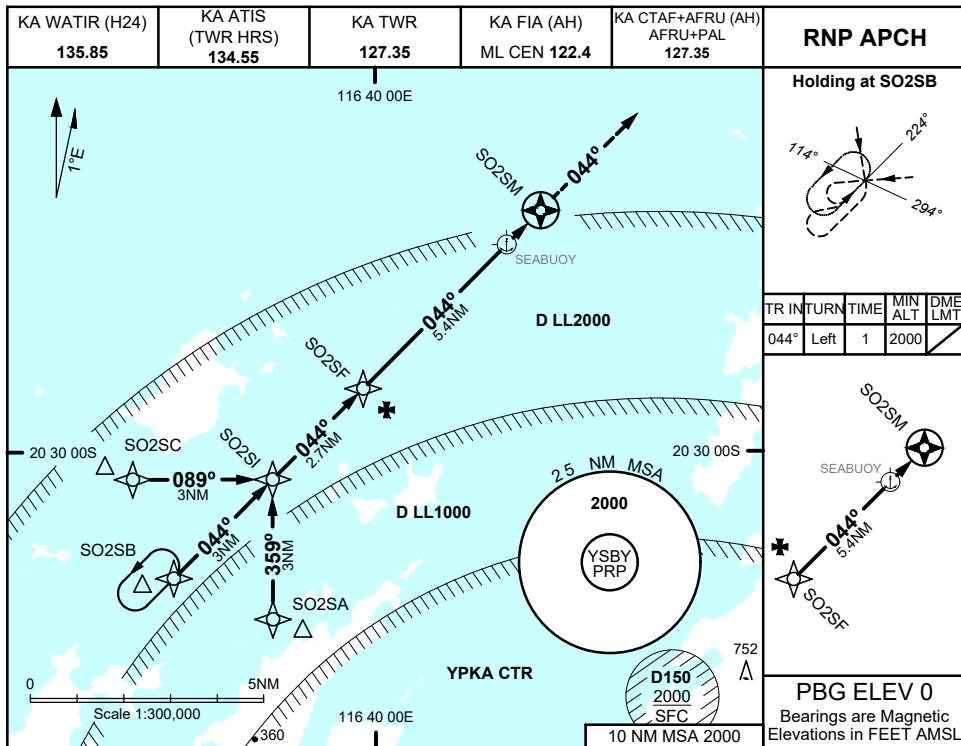

# FOR CASA APPROVED OPERATORS ONLY

USE QNH

RNP 044

## SEABUOY, WA (YSBY)

21 MAR 2024

NM TO NEXT WPT	1.3	SO2SF	5	4	3	2	SO2SM				
ALT (3° APCH PATH)	2000	1600	1470	1160	840	520					

### NOTES

1. MAX IAS:  
INITIAL : 90KTS  
HOLDING : 90 KTS
2. MAPt LOCATED 1.0 NM FROM SEABUOY
3. REMOTE ALTIMETER  
SETTING SOURCE YPKA
4. PRP (S20 24 49, E116 43 47)

CATEGORY	H
YPKA QNH	<b>520 (520 - 2.5)</b>
AREA QNH	<b>600 (600 - 2.5)</b>
ALTERNATE	(1100 - 4.5)