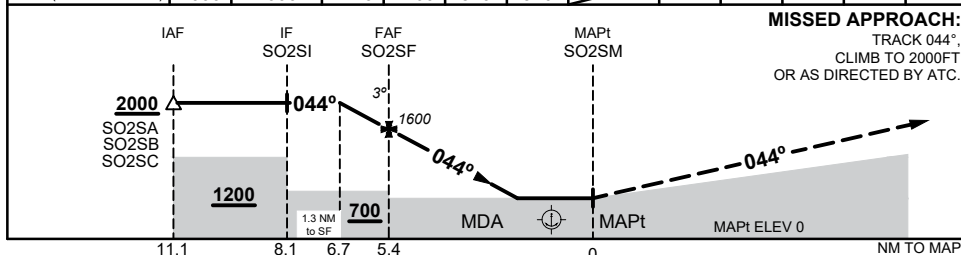

### NOTES

1. MAX IAS:  
INITIAL : 90KTS  
HOLDING : 90 KTS
2. MAPt LOCATED 1.0 NM FROM SEABUOY
3. REMOTE ALTIMETER  
SETTING SOURCE YPKA
4. PRP (S20 24 49, E116 43 47)

CATEGORY	H
YPKA QNH	<b>520 (520 - 2.5)</b>
AREA QNH	<b>600 (600 - 2.5)</b>
ALTERNATE	(1100 - 4.5)