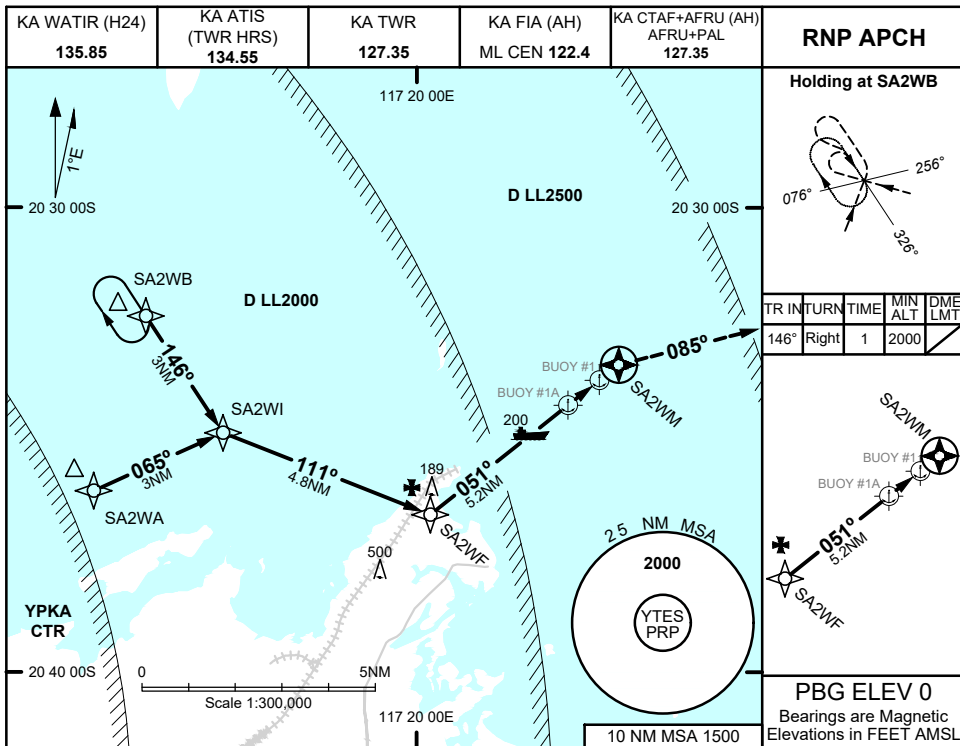

FOR CASA APPROVED OPERATORS ONLY

USE QNH

RNP 051

21 MAR 2024

TESSA SHOALS, WA (YTES)

NM TO NEXT WPT	0.9	SA2WF	5	4	3	2	SA2WM						
ALT (3.3° APCH PATH)	2000	1700	1630	1280	930	570							

NOTES

CATEGORY	H
YPKA QNH	570 (570 - 2.1)
AREA QNH	600 (600 - 2.1)
ALTERNATE	(1100 - 4.1)

1. MAX IAS:
INITIAL : 90KTS
HOLDING : 90 KTS
2. MAPt LOCATED 0.5 NM FROM BUOY #1
3. REMOTE ALTIMETER
SETTING SOURCE YPKA
4. PRP (S20 33 23, E117 14 37)

Changes: YPKA CTR, CTA, OBST, Editorial

TESGN01-178