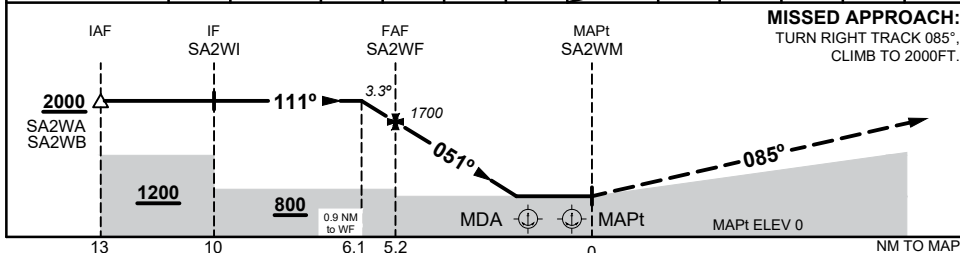

FOR CASA APPROVED OPERATORS ONLY

USE QNH

RNP 051

21 MAR 2024

TESSA SHOALS, WA (YTES)

NM TO NEXT WPT	0.9	SA2WF	5	4	3	2	SA2WM						
ALT (3.3° APCH PATH)	2000	1700	1630	1280	930	570							

NOTES

CATEGORY	H
YPKA QNH	570 (570 - 2.1)
AREA QNH	600 (600 - 2.1)
ALTERNATE	(1100 - 4.1)

1. MAX IAS:
INITIAL : 90KTS
HOLDING : 90 KTS
2. MAPt LOCATED 0.5 NM FROM BUOY #1
3. REMOTE ALTIMETER
SETTING SOURCE YPKA
4. PRP (S20 33 23, E117 14 37)

Changes: YPKA CTR, CTA, OBST, Editorial

TESGN01-178