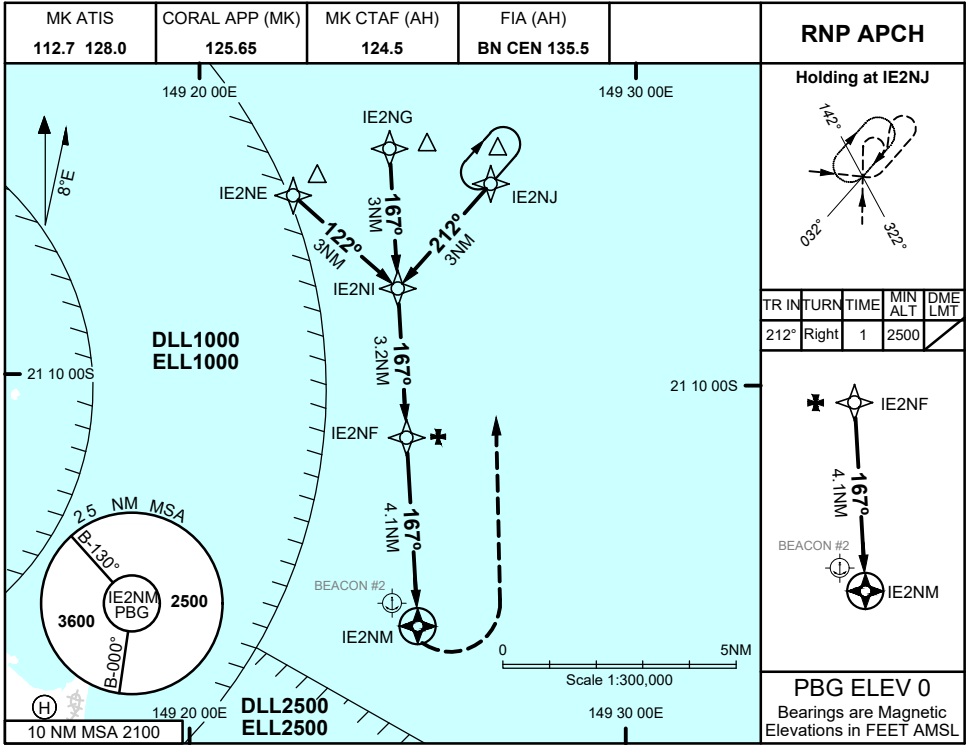

FOR CASA APPROVED OPERATORS ONLY

USE QNH

RNP 167

VICTOR ISLAND EAST, QLD (YVIE)

1 DEC 2022

NM TO NEXT WPT	2.8	2	1	IE2NF	4	3	2	1.1	1	0.9	IE2NM	
ALT (3° APCH PATH)	2500	2240	1920	1600	1570	1250	930	630	610	580		

NOTES

- MAPt LOCATED 0.5 NM FROM BEACON #2 (S21 14 48, E149 24 36)
- CAUTION: REMOTE ALTIMETER SETTING SOURCE YBMK.
- CAUTION: PROCEDURE IS OVERLAID BY PROCEDURES AT YBMK. AIRCRAFT SEPARATION NOT ASSURED.