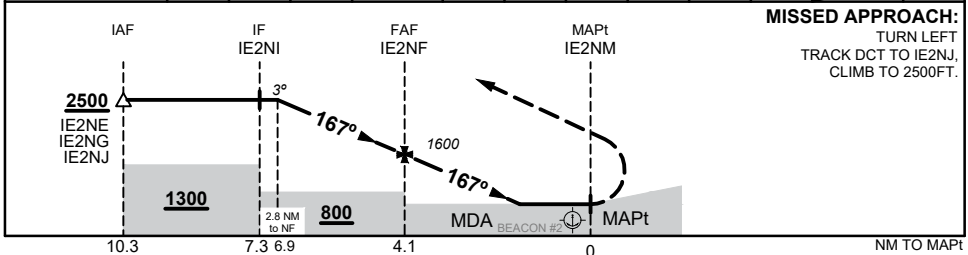

FOR CASA APPROVED OPERATORS ONLY

USE QNH

RNP 167

VICTOR ISLAND EAST, QLD (YVIE)

1 DEC 2022

NM TO NEXT WPT	2.8	2	1	IE2NF	4	3	2	1.1	1	0.9	IE2NM	
ALT (3° APCH PATH)	2500	2240	1920	1600	1570	1250	930	630	610	580		

NOTES

- MAPt LOCATED 0.5 NM FROM BEACON #2 (S21 14 48, E149 24 36)
- CAUTION: REMOTE ALTIMETER SETTING SOURCE YBMK.
- CAUTION: PROCEDURE IS OVERLAID BY PROCEDURES AT YBMK. AIRCRAFT SEPARATION NOT ASSURED.