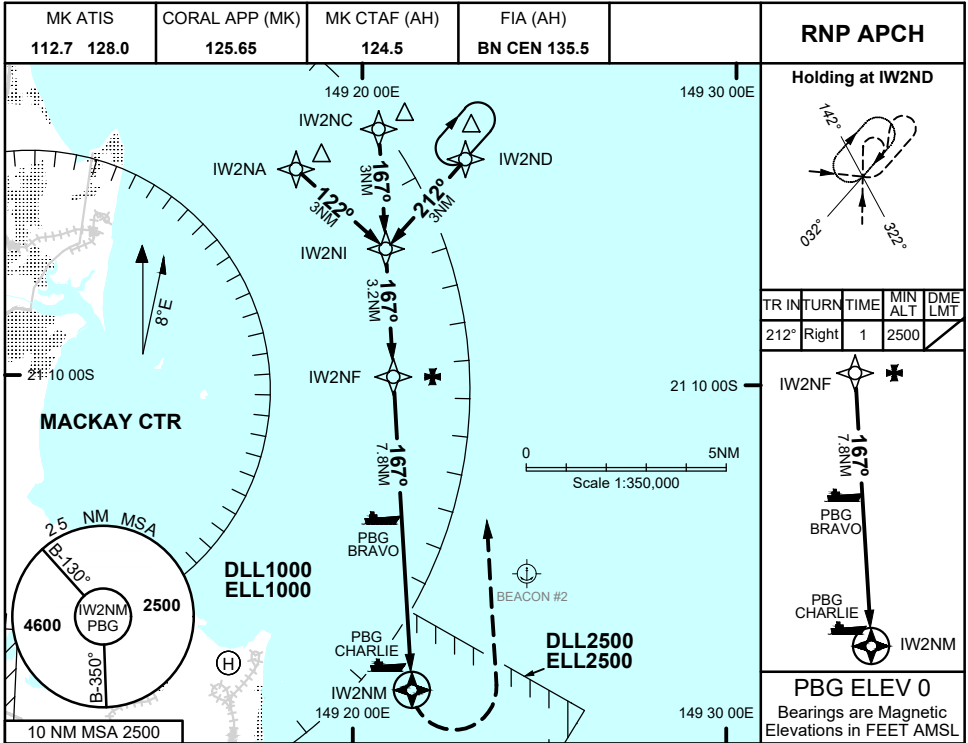

FOR CASA APPROVED OPERATORS ONLY

USE QNH

RNP 167

1 DEC 2022

VICTOR ISLAND WEST, QLD (YVIW)

NM TO NEXT WPT	2.8	2	1	IW2NF	7	6	5	4.8	4.6	IW2NM		
ALT (3° APCH PATH)	2500	2240	1920	1600	1350	1030	710	630	570			

NOTES

- MAPt LOCATED 1.4 NM FROM PBG CHARLIE (S21 17 21, E149 23 00)
- CAUTION: REMOTE ALTIMETER SETTING SOURCE YBMK.
- CAUTION: PROCEDURE IS OVERLAID BY PROCEDURES AT YBMK. AIRCRAFT SEPARATION NOT ASSURED.

CATEGORY	H
LNAV (YBMK QNH)	570 (570 - 2.4)
LNAV (AREA QNH)	630 (630 - 2.4)
ALTERNATE	(1130 - 4.4)

Changes: CORAL APP FREQ

VIWGN01-173

FOR CASA APPROVED OPERATORS ONLY