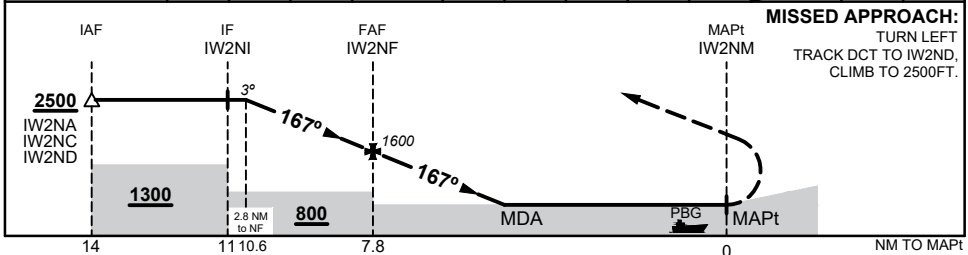

FOR CASA APPROVED OPERATORS ONLY

USE QNH

RNP 167

1 DEC 2022

VICTOR ISLAND WEST, QLD (YVIW)

NM TO NEXT WPT	2.8	2	1	IW2NF	7	6	5	4.8	4.6	IW2NM		
ALT (3° APCH PATH)	2500	2240	1920	1600	1350	1030	710	630	570			

NOTES

- MAPt LOCATED 1.4 NM FROM PBG CHARLIE (S21 17 21, E149 23 00)
- CAUTION: REMOTE ALTIMETER SETTING SOURCE YBMK.
- CAUTION: PROCEDURE IS OVERLAID BY PROCEDURES AT YBMK. AIRCRAFT SEPARATION NOT ASSURED.