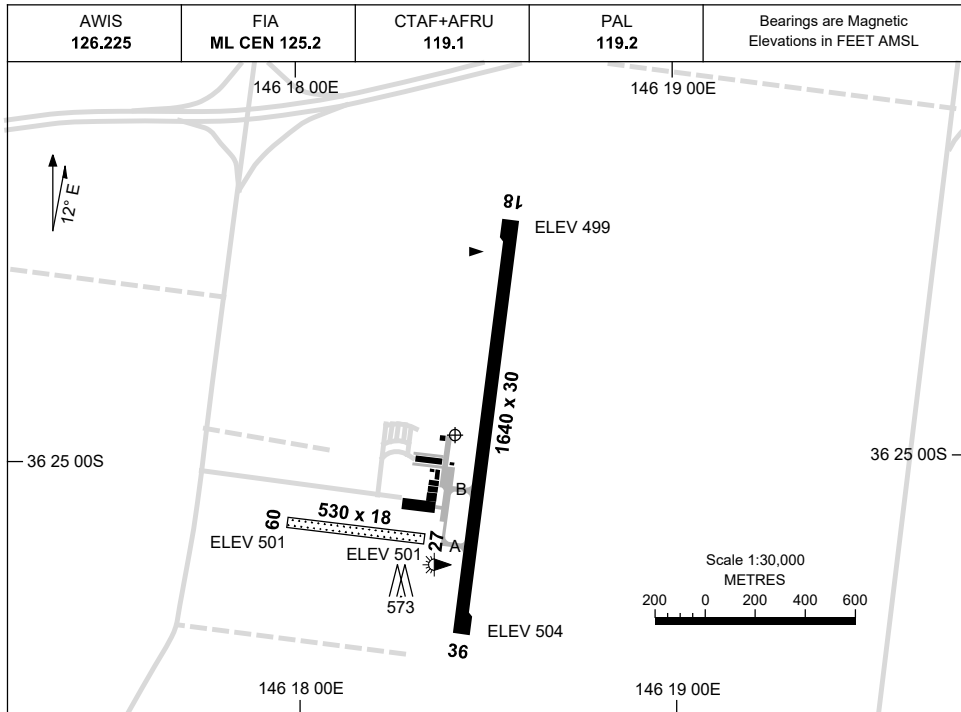

30 NOV 2023

AD ELEV 504
36 24 57S 146 18 25E

AERODROME CHART
WANGARATTA, VIC (YWGT)

	AERODROME LIGHTING
RWY	TAXIWAY : BLUE EDGE RL : PAL 119.2
18 ¹⁷⁷	LIRL
357 36	LIRL
09 ⁰⁸⁶	NIL
266 27	NIL

NOTES

1. FIA FREQ 125.2 AVBL CIRCUIT AREA.

Changes: THR ELEV, TWY, TERMINAL BUILDINGS, Editorial.

WGTD01-177