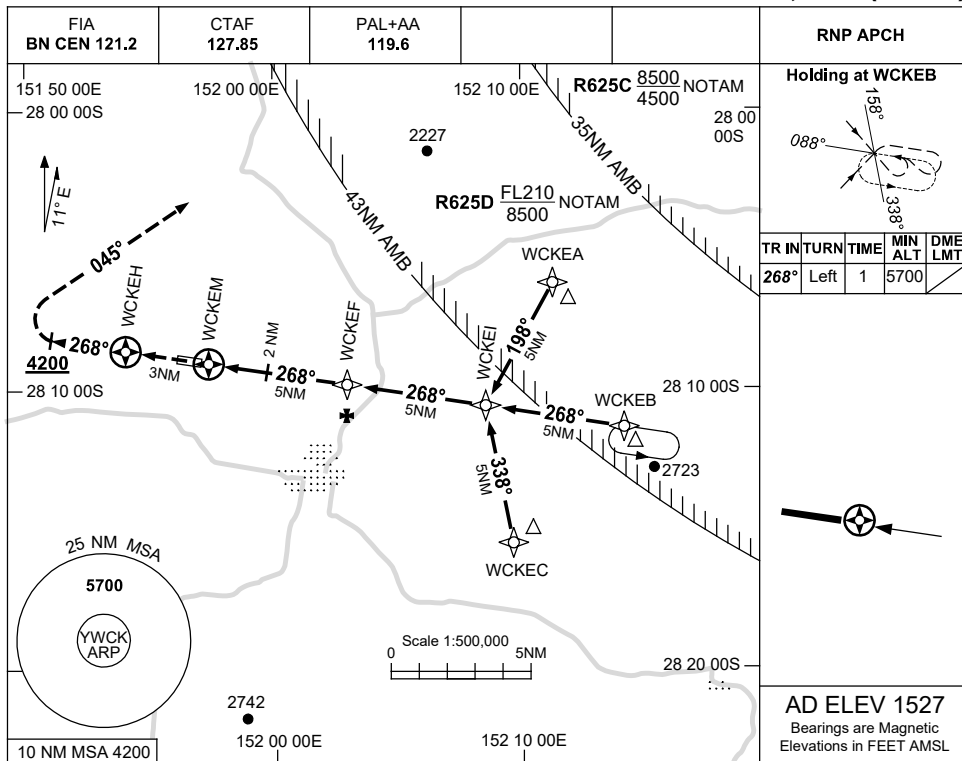

23 MAR 2023

AD ELEV 1527
28 08 58S 151 56 35E

AERODROME CHART
WARWICK, QLD (YWCK)

	AERODROME LIGHTING
RWY	TAXIWAY : BLUE EDGE TWY A RL : PAL+AA 119.6
09 <small>088</small>	LIRL
<small>268</small> 27	LIRL

NOTES

Changes: ARP, TERMINALS, TAXIWAYS AND WDI.

WCKAD01-174

USE QNH

RNP E

8 SEP 2022

WARWICK, QLD (YWCK)

NOTES

CATEGORY	A	B	C	D
CIRCLING	2290 (763-2.4)		NOT APPLICABLE	
ALTERNATE	(1263-4.4)			

1. MAX IAS:
INITIAL : 210KT.

Changes: PAL+AA.

WCKGN01-172