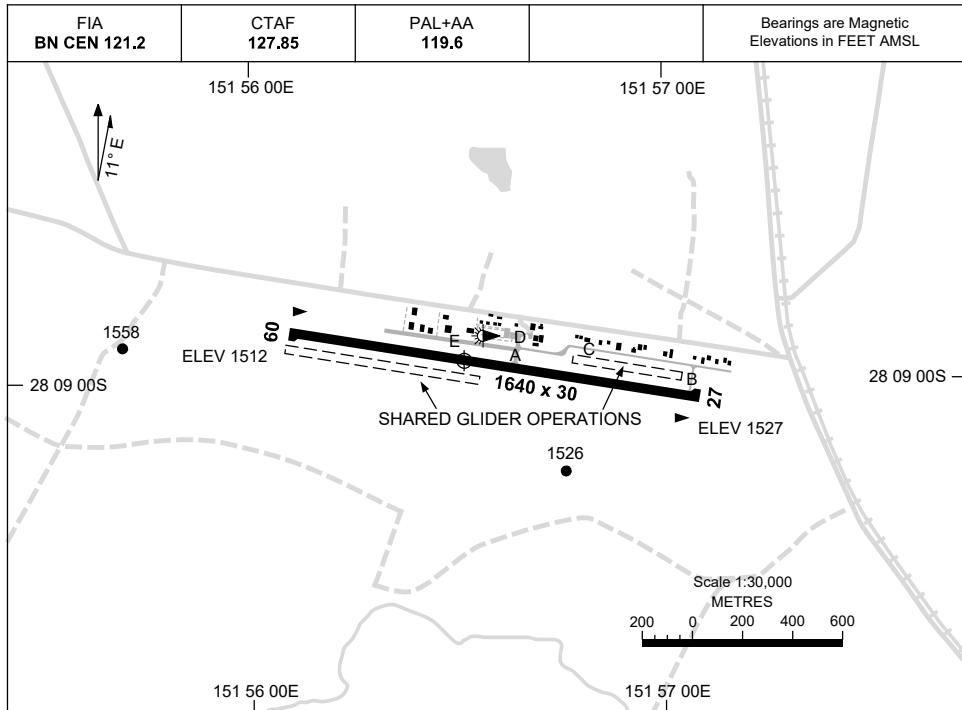

23 MAR 2023

AD ELEV 1527
28 08 58S 151 56 35E

AERODROME CHART
WARWICK, QLD (YWCK)

	AERODROME LIGHTING
RWY	TAXIWAY : BLUE EDGE TWY A RL : PAL+AA 119.6
09 <small>088</small>	LIRL
<small>268</small> 27	LIRL

NOTES

Changes: ARP, TERMINALS, TAXIWAYS AND WDI.

WCKAD01-174

USE QNH

RNP E

8 SEP 2022

WARWICK, QLD (YWCK)

NOTES