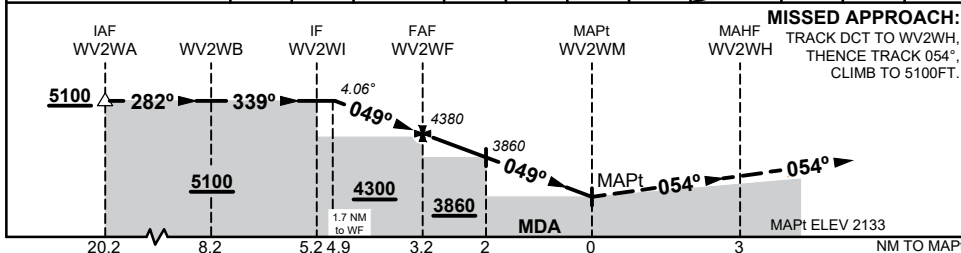

30 NOV 2023

**WOLGAN VALLEY HELIPORT, NSW (YWVR)**

NM TO NEXT WPT	1.7	1	3	2	1	0.2	WV2WM		
ALT (4.06° APCH PATH)	5100	4810	4380	4290	3860	3430	3100		

**NOTES**

1. MAX IAS:  
INITIAL, INTERMEDIATE: 120KTS  
HOLDING: 100KTS  
FINAL & MISSED APP: 90KTS
2. KEY LEAD-IN FEATURES:  
WOLGAN VALLEY RIVER AND RESORT
- \*3. MDH BASED ON MAPt ELEV
4. DAY ONLY
- \*5. SYDNEY HELITOURS PHONE:  
(02) 9317 3402

<b>CATEGORY</b>	<b>H</b>
LNAV (NON VAA, 4.2%)	<b>3100 (967* - 5.0)</b>
CIRCLING	NOT APPLICABLE
ALTERNATE	TAF NOT AVAILABLE

Changes: REMOVED D538A

WVRGN01-177