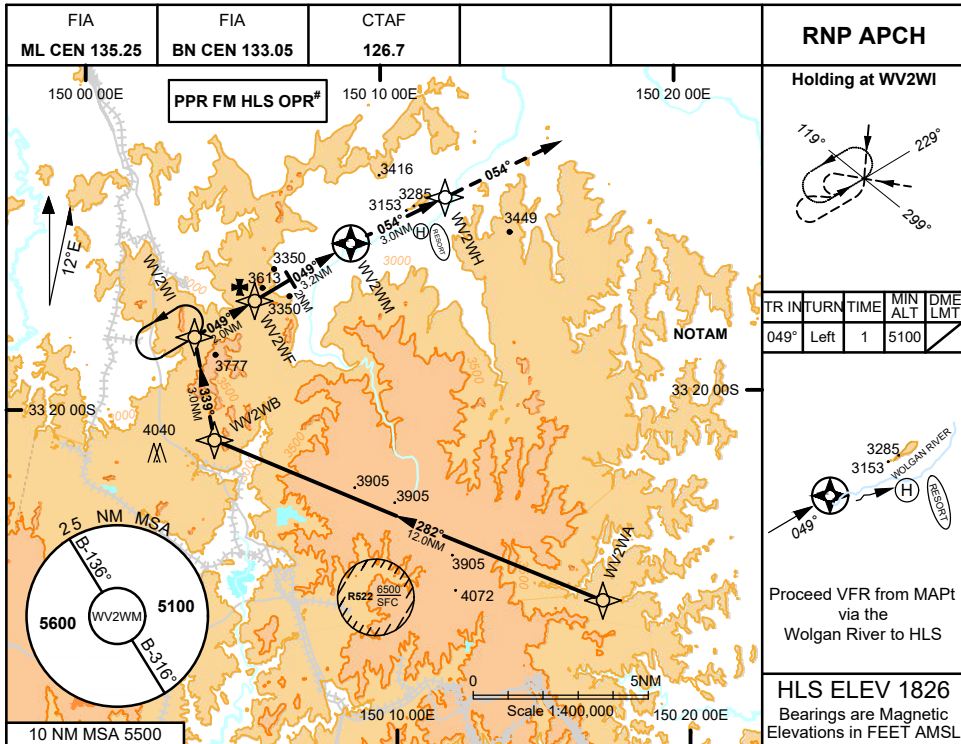

30 NOV 2023

**WOLGAN VALLEY HELIPORT, NSW (YWVR)**

NM TO NEXT WPT	1.7	1	3	2	1	0.2	WV2WM		
ALT (4.06° APCH PATH)	5100	4810	4380	4290	3860	3430	3100		

**NOTES**

1. MAX IAS:  
INITIAL, INTERMEDIATE: 120KTS  
HOLDING: 100KTS  
FINAL & MISSED APP: 90KTS
2. KEY LEAD-IN FEATURES:  
WOLGAN VALLEY RIVER AND RESORT
- \*3. MDH BASED ON MAPt ELEV
4. DAY ONLY
- \*5. SYDNEY HELITOURS PHONE:  
(02) 9317 3402

<b>CATEGORY</b>	<b>H</b>
LNAV (NON VAA, 4.2%)	<b>3100 (967* - 5.0)</b>
CIRCLING	NOT APPLICABLE
ALTERNATE	TAF NOT AVAILABLE

Changes: REMOVED D538A

WVRGN01-177