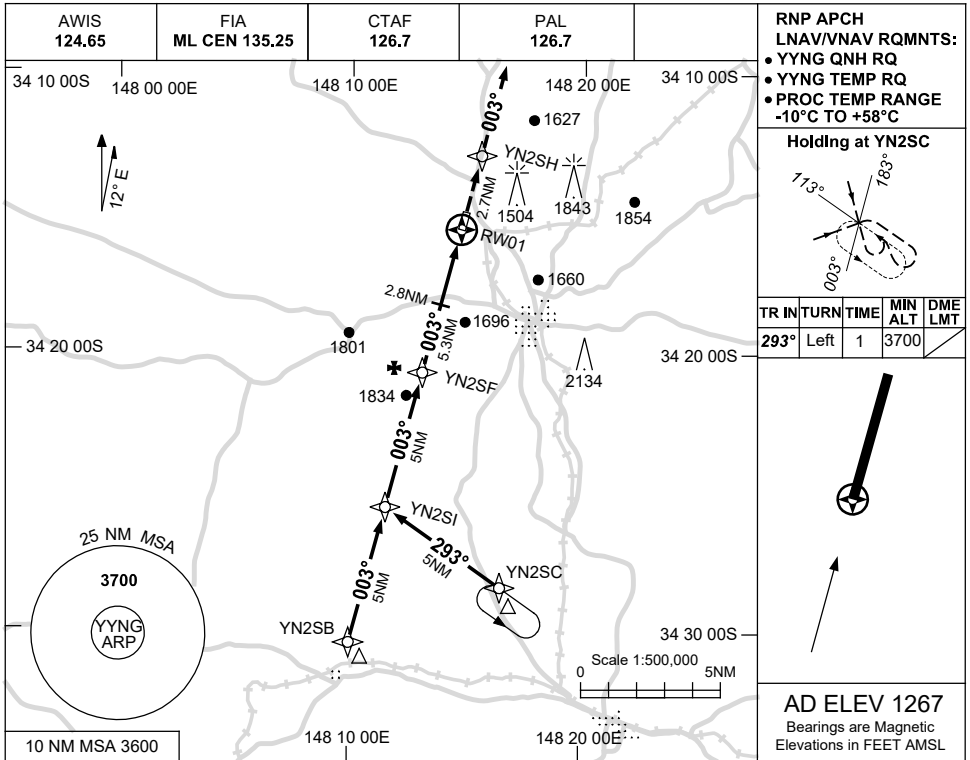

16 JUN 2022

AD ELEV 1267
34 15 20S 148 14 53E

AERODROME CHART
YOUNG, NSW (YYNG)

	AERODROME LIGHTING	
RWY	TAXIWAYS : BLUE EDGE RL : PILOT ACTIVATED 126.7	
01 <small>003</small>	LIRL	
<small>183</small> 19	LIRL	

NOTES

1. FIA FREQ 135.25 AVBL CIRCUIT AREA.

Changes: NOTE 1 DELETED.

YNGAD01-171

USE QNH

RNP RWY 01
YOUNG, NSW (YYNG)

15 JUN 2023

NOTES