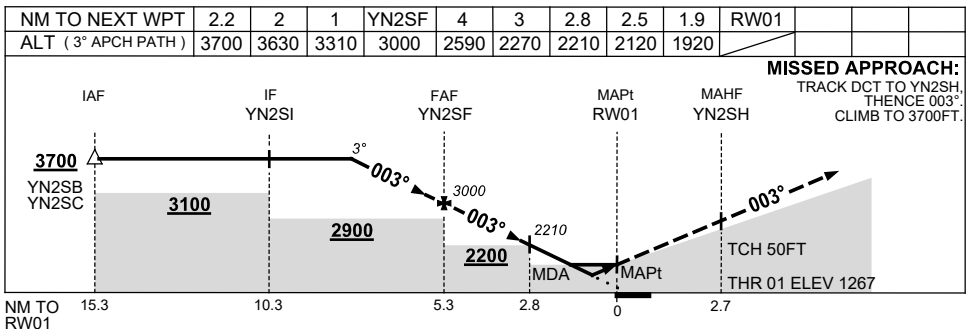

16 JUN 2022

AD ELEV 1267
34 15 20S 148 14 53E

AERODROME CHART
YOUNG, NSW (YYNG)

	AERODROME LIGHTING	
RWY	TAXIWAYS : BLUE EDGE RL : PILOT ACTIVATED 126.7	
01 <small>003</small>	LIRL	
<small>183</small> 19	LIRL	

NOTES

1. FIA FREQ 135.25 AVBL CIRCUIT AREA.

Changes: NOTE 1 DELETED.

YNGAD01-171

USE QNH

RNP RWY 01
YOUNG, NSW (YYNG)

15 JUN 2023

NOTES