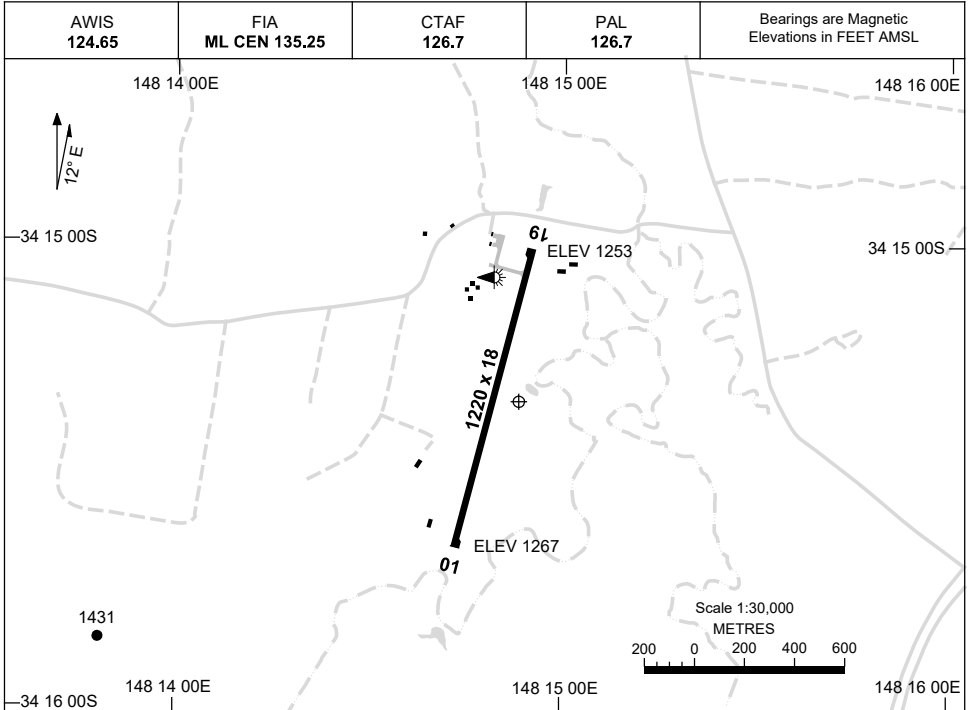

16 JUN 2022

AD ELEV 1267
34 15 20S 148 14 53E

AERODROME CHART
YOUNG, NSW (YYNG)

	AERODROME LIGHTING	
RWY	TAXIWAYS : BLUE EDGE RL : PILOT ACTIVATED 126.7	
01 <small>003</small>	LIRL	
<small>183</small> 19	LIRL	

NOTES

1. FIA FREQ 135.25 AVBL CIRCUIT AREA.

Changes: NOTE 1 DELETED.

YNGAD01-171

USE QNH

RNP RWY 01
YOUNG, NSW (YYNG)

15 JUN 2023

NOTES