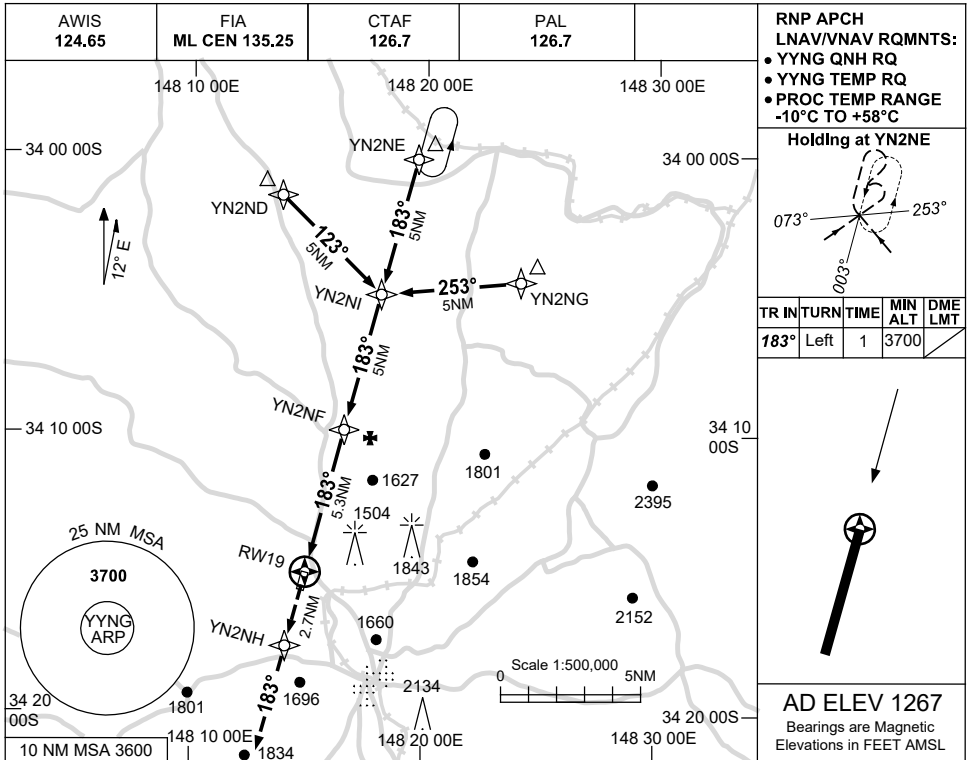

NOTES

1. FIA FREQ 135.25 AVBL CIRCUIT AREA.

Changes: NOTE 1 DELETED.

YNGAD01-171

USE QNH

RNP RWY 01
YOUNG, NSW (YYNG)

15 JUN 2023

NOTES

CATEGORY	A	B	C	D
LNAV/VNAV	1920 (653-3.7)		NOT APPLICABLE	
LNAV	2120 (853-4.9)			
CIRCLING	2240 (973-2.4)			
ALTERNATE	(1473-4.4)			

Changes: CHART TITLE, PBN SPECIFICATION BOX, Editorial.

YNGGN01-175

USE QNH

RNP RWY 19
YOUNG, NSW (YYNG)

15 JUN 2023

NOTES

CATEGORY	A	B	C	D
LNAV/VNAV	1770 (517-2.9)		NOT APPLICABLE	
LNAV	1990 (737-4.2)			
CIRCLING	2240 (973-2.4)			
ALTERNATE	(1473-4.4)			

Changes: CHART TITLE, PBN SPECIFICATION BOX, Editorial.