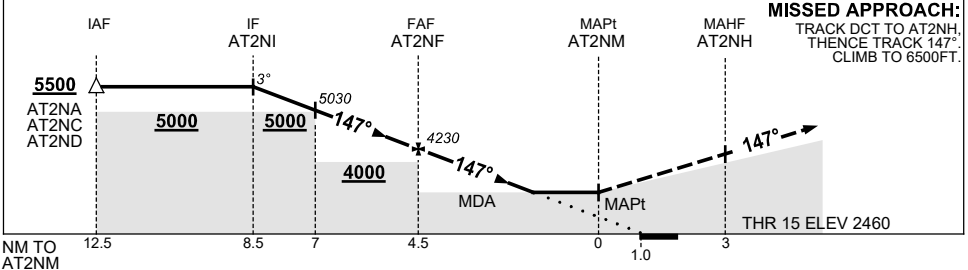

FOR CASA APPROVED OPERATORS ONLY

USE QNH

RNP 147

23 MAR 2023

ATHERTON, QLD (YATN)

NM TO NEXT WPT	AT2NI	2.5	2	1	AT2NF	4	3	2	1.1	AT2NM			
ALT (3° APCH PATH)	5500	5030	4870	4550	4230	4070	3760	3440	3160				

NOTES

- * 1. ATC CLR RQ FM AT2ND.
- 2. COLOUR: SEE SPEC NOTICES.

CATEGORY	H
GNSS (VAA)	3160 (700-4.1)
ALTERNATE	NOT APPLICABLE

Changes: WPT NAMING CONVENTION, CTA, NOTES.

ATNGN02-174

FOR CASA APPROVED OPERATORS ONLY