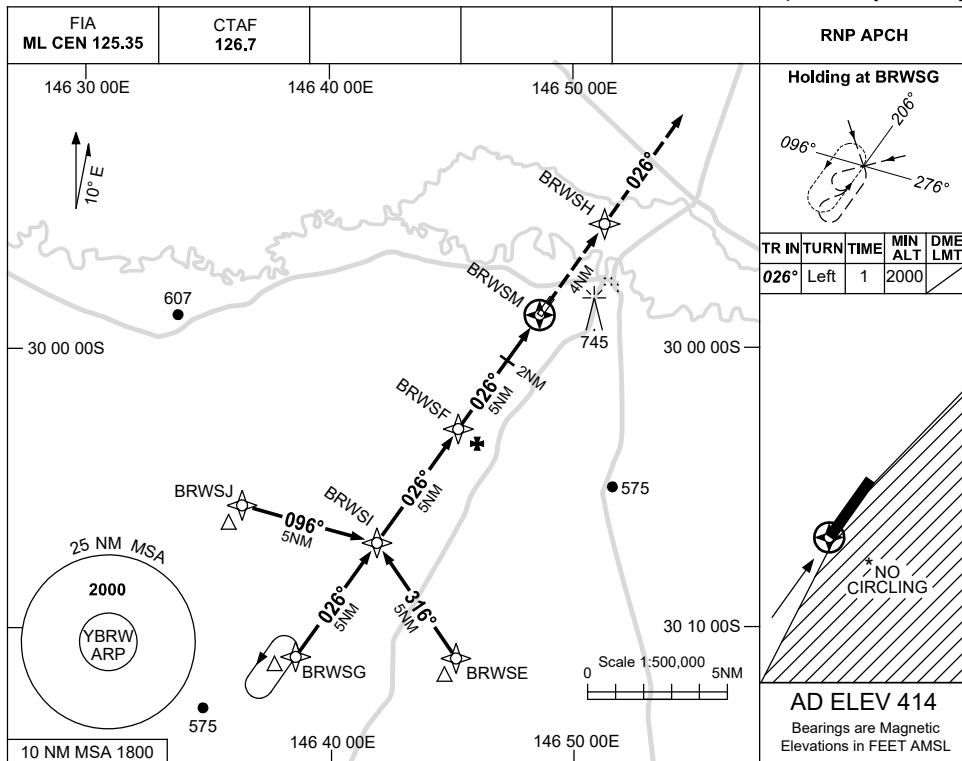

USE QNH

RNP RWY 21

1 DEC 2022

BREWARRINA, NSW (YBRW)

NOTES

* 1. NO CIRCLING EAST OF RWY 03/21.

CATEGORY	A	B	C	D
LNAV	940 (571-3.2)			NOT APPLICABLE
CIRCLING *	1040 (626-2.4)		1140 (726-4.0)	
ALTERNATE	(1126-4.4)		(1226-6.0)	

Changes: CHART TITLE, PBN SPECIFICATION BOX.

BRWGN01-173

USE QNH

RNP S

1 DEC 2022

BREWARRINA, NSW (YBRW)

NOTES

CATEGORY	A	B	C	D
				NOT APPLICABLE
CIRCLING *	1040 (626-2.4)		1140 (726-4.0)	
ALTERNATE	(1126-4.4)		(1226-6.0)	

1. MAX IAS:
INITIAL : 210KT.
- * 2. NO CIRCLING EAST
OF RWY 03/21.

Changes: CHART TITLE, PBN SPECIFICATION BOX.

BRWGN02-173