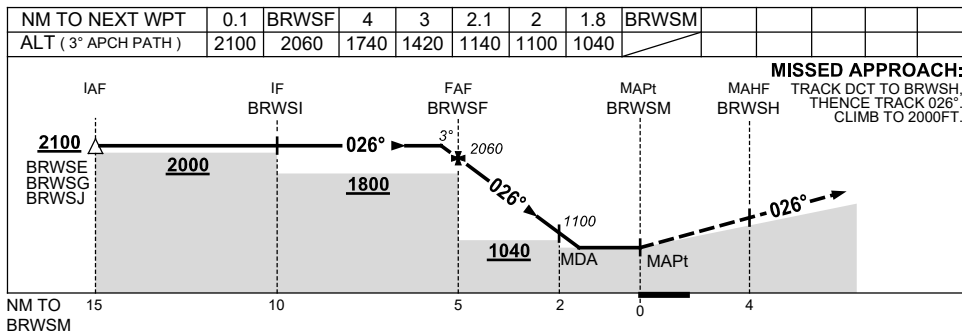

USE QNH

RNP RWY 21

1 DEC 2022

BREWARRINA, NSW (YBRW)

NOTES

* 1. NO CIRCLING EAST OF RWY 03/21.

CATEGORY	A	B	C	D
LNAV	940 (571-3.2)			NOT APPLICABLE
CIRCLING *	1040 (626-2.4)		1140 (726-4.0)	
ALTERNATE	(1126-4.4)		(1226-6.0)	

Changes: CHART TITLE, PBN SPECIFICATION BOX.

BRWGN01-173

USE QNH

RNP S

1 DEC 2022

BREWARRINA, NSW (YBRW)

NOTES

CATEGORY	A	B	C	D
				NOT APPLICABLE
CIRCLING *	1040 (626-2.4)		1140 (726-4.0)	
ALTERNATE	(1126-4.4)		(1226-6.0)	

1. MAX IAS:
INITIAL : 210KT.
- * 2. NO CIRCLING EAST
OF RWY 03/21.

Changes: CHART TITLE, PBN SPECIFICATION BOX.

BRWGN02-173