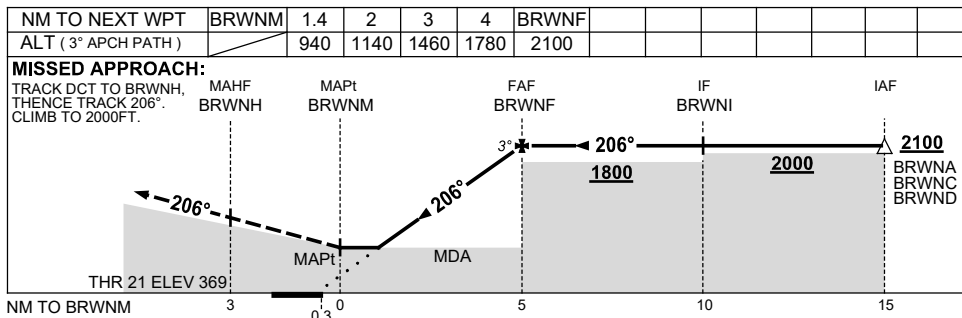

USE QNH

RNP RWY 21

1 DEC 2022

BREWARRINA, NSW (YBRW)

NOTES

* 1. NO CIRCLING EAST OF RWY 03/21.

CATEGORY	A	B	C	D
LNAV	940 (571-3.2)			NOT APPLICABLE
CIRCLING *	1040 (626-2.4)		1140 (726-4.0)	
ALTERNATE	(1126-4.4)		(1226-6.0)	

Changes: CHART TITLE, PBN SPECIFICATION BOX.

BRWGN01-173

USE QNH

RNP S

1 DEC 2022

BREWARRINA, NSW (YBRW)

NOTES

CATEGORY	A	B	C	D
				NOT APPLICABLE
CIRCLING *	1040 (626-2.4)		1140 (726-4.0)	
ALTERNATE	(1126-4.4)		(1226-6.0)	

1. MAX IAS:
INITIAL : 210KT.
- * 2. NO CIRCLING EAST
OF RWY 03/21.

Changes: CHART TITLE, PBN SPECIFICATION BOX.

BRWGN02-173