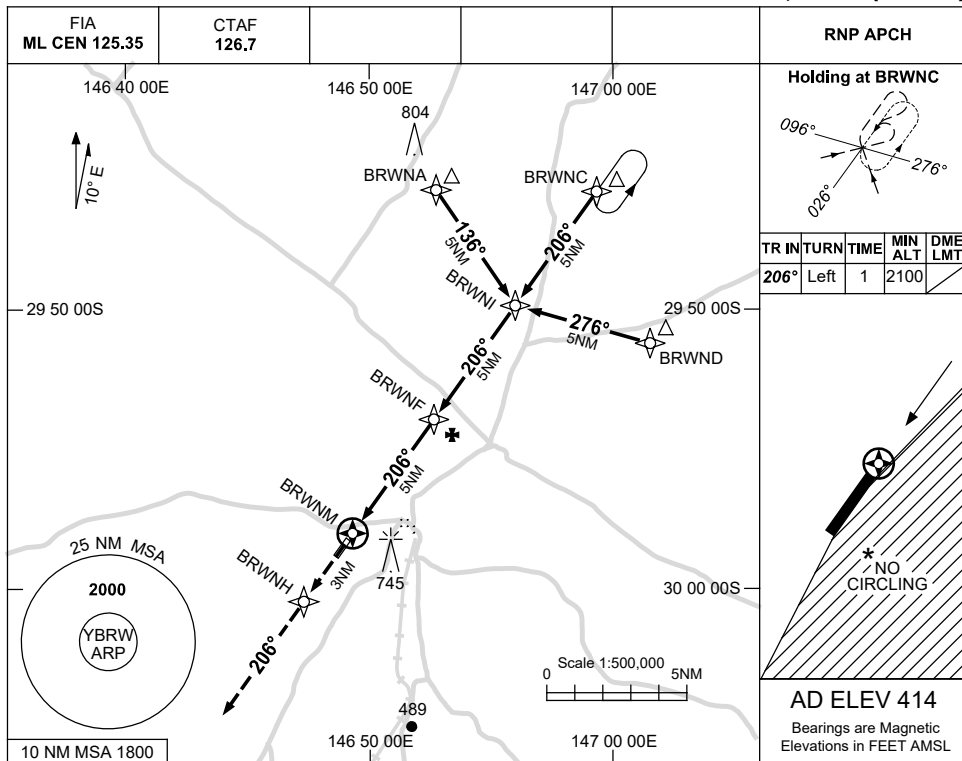

USE QNH

RNP RWY 21

1 DEC 2022

BREWARRINA, NSW (YBRW)

NOTES

* 1. NO CIRCLING EAST OF RWY 03/21.

CATEGORY	A	B	C	D
LNAV	940 (571-3.2)			NOT APPLICABLE
CIRCLING *	1040 (626-2.4)		1140 (726-4.0)	
ALTERNATE	(1126-4.4)		(1226-6.0)	

Changes: CHART TITLE, PBN SPECIFICATION BOX.

BRWGN01-173

USE QNH

RNP S

1 DEC 2022

BREWARRINA, NSW (YBRW)

NOTES

CATEGORY	A	B	C	D
				NOT APPLICABLE
CIRCLING *	1040 (626-2.4)		1140 (726-4.0)	
ALTERNATE	(1126-4.4)		(1226-6.0)	

1. MAX IAS:
INITIAL : 210KT.
- * 2. NO CIRCLING EAST
OF RWY 03/21.

Changes: CHART TITLE, PBN SPECIFICATION BOX.

BRWGN02-173