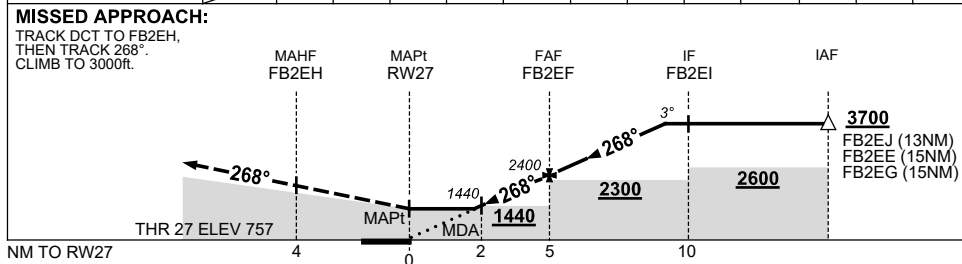

21 MAR 2024

NM TO NEXT WPT	RW27	1.8	2	3	4	FB2EF	1	2	3	4	4.1		
ALT (3° APCH PATH)		1390	1440	1760	2080	2400	2720	3040	3350	3670	3700		

CATEGORY	A	B	C	D
LNAV	1390 (630-3.6)		NOT APPLICABLE	
CIRCLING	1520 (760-2.4)			
ALTERNATE	(1260-4.4)			