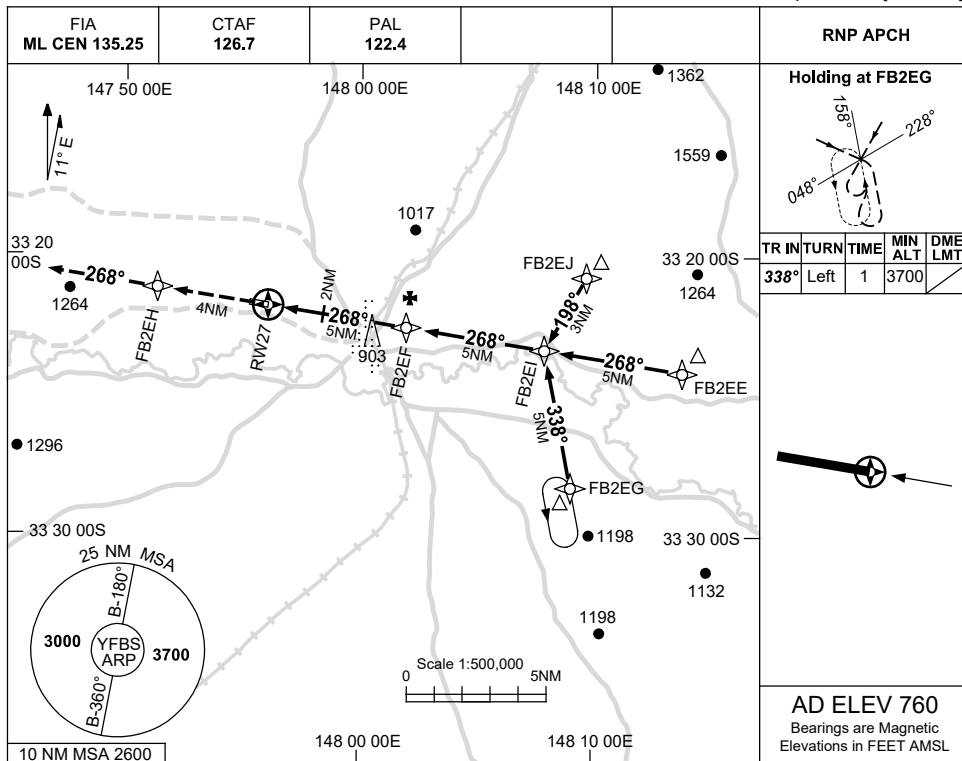

21 MAR 2024

NM TO NEXT WPT	RW27	1.8	2	3	4	FB2EF	1	2	3	4	4.1		
ALT (3° APCH PATH)		1390	1440	1760	2080	2400	2720	3040	3350	3670	3700		

CATEGORY	A	B	C	D
LNAV	1390 (630-3.6)		NOT APPLICABLE	
CIRCLING	1520 (760-2.4)			
ALTERNATE	(1260-4.4)			