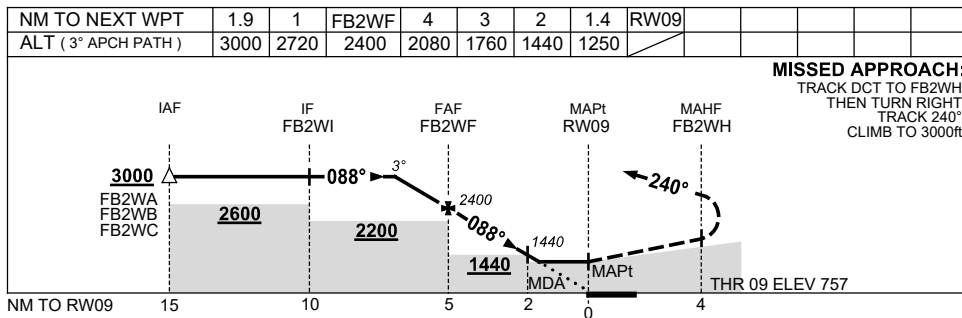

USE QNH

RNP RWY 09
FORBES, NSW (YFBS)

21 MAR 2024

NOTES

1. AWIS (PHONE) 02 9353 6420

CATEGORY	A	B	C	D
LNAV	1250 (490-2.8)		NOT APPLICABLE	
CIRCLING	1520 (760-2.4)			
ALTERNATE	(1260-4.4)			

Changes: WPT NAMING CONVENTION, Editorial.

FBSGN01-178