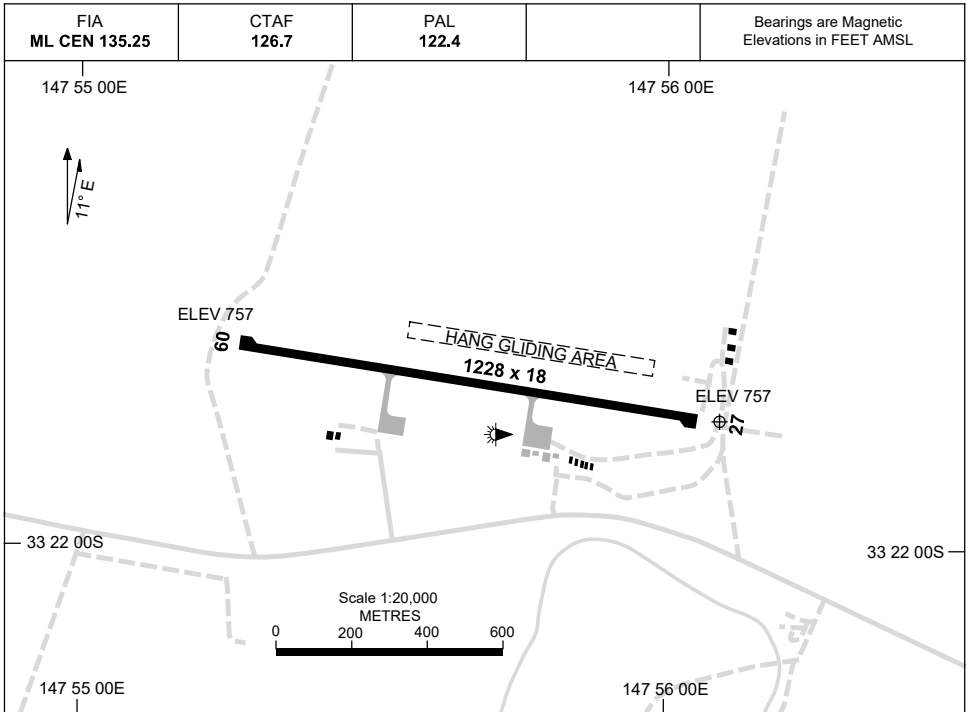

15 JUN 2023

AD ELEV 760
33 21 49S 147 56 06S

AERODROME CHART
FORBES, NSW (YFBS)

AERODROME LIGHTING	
RWY	TAXIWAY : BLUE EDGE RL : PILOT ACTIVATED 122.4 (10 SEC)
09 <small>088</small>	LIRL
<small>268</small> 27	LIRL

NOTES

1. AWIS (PHONE) 02 9353 6420
2. FIA FREQ 135.25 AVBL CIRCUIT AREA.

Changes: NOTES.

FBSAD01-175

USE QNH

RNP RWY 09
FORBES, NSW (YFBS)

21 MAR 2024

NOTES