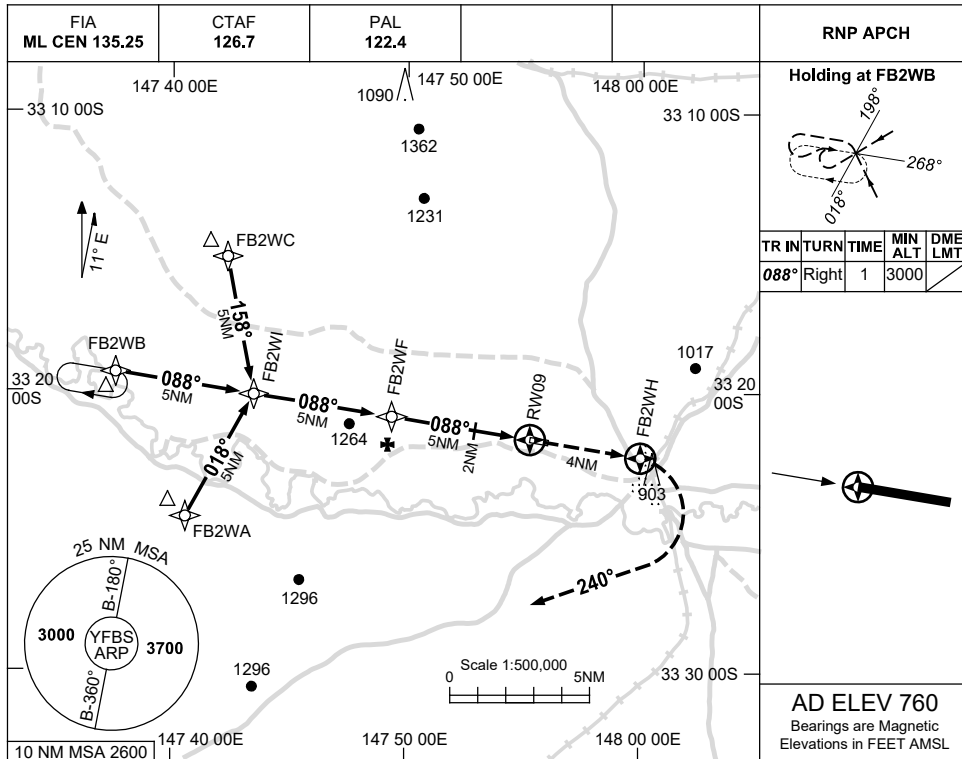

USE QNH

RNP RWY 09
FORBES, NSW (YFBS)

21 MAR 2024

NOTES

1. AWIS (PHONE) 02 9353 6420

CATEGORY	A	B	C	D
LNAV	1250 (490-2.8)		NOT APPLICABLE	
CIRCLING	1520 (760-2.4)			
ALTERNATE	(1260-4.4)			

Changes: WPT NAMING CONVENTION, Editorial.

FBSGN01-178