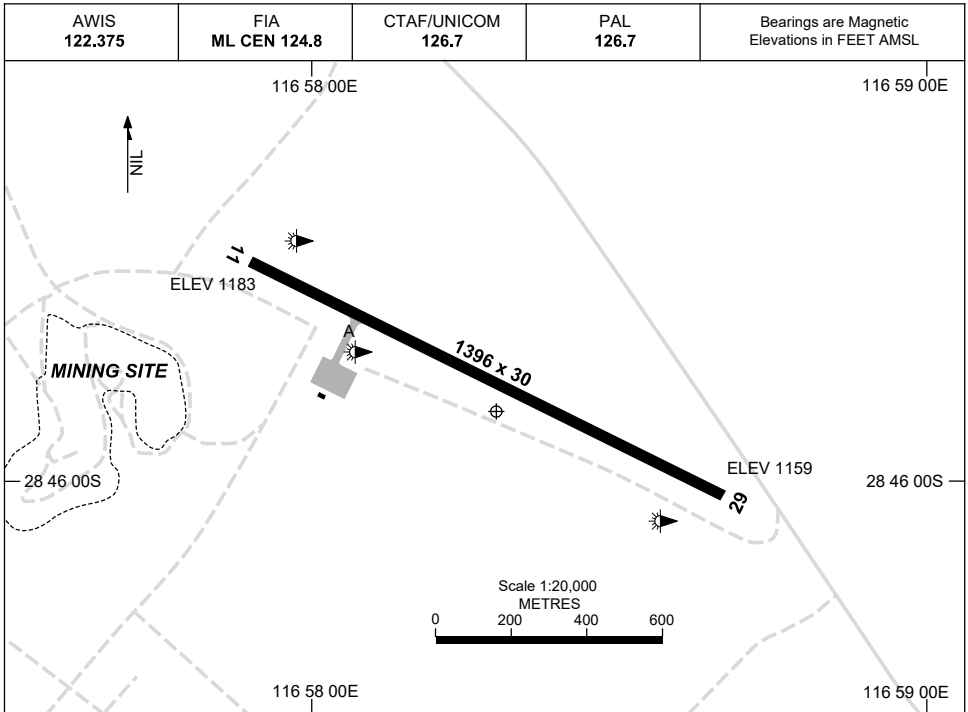

1 DEC 2022

AD ELEV 1183
28 45 54S 116 58 18E

AERODROME CHART
GOLDEN GROVE, WA (YGGE)

	AERODROME LIGHTING
RWY	TAXIWAY : BLUE EDGE RL : PAL 126.7 , PTBL (60 MIN PN) , SDBY (15 MIN PN. PHONE 0457 761 542)
11 ¹¹⁷ ²⁹⁷ 29	LIRL LIRL

NOTES

1. UNICOM ONLY AVBL FOR SCHEDULED FLIGHTS.
2. AWIS RQ TWO ONE-SECOND PULSES TO ACTIVATE.
3. FIA FREQ 124.8 AVBL IN CIRCUIT AREA.

Changes: NOTES.

GGEAD01-173

USE QNH

RNP RWY 11

7 SEP 2023

GOLDEN GROVE, WA (YGGE)