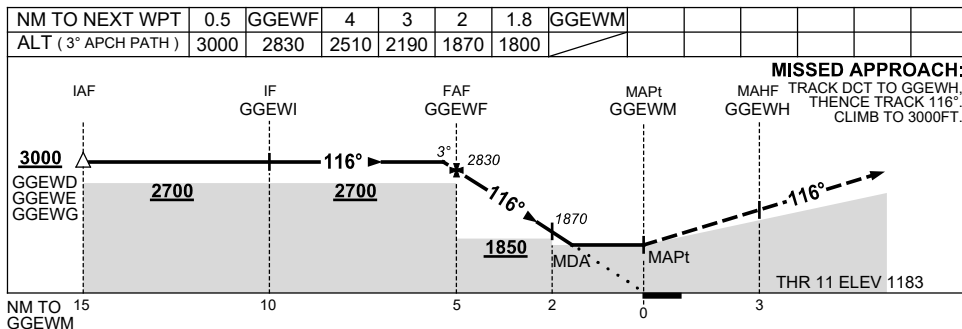

NOTES

1. UNICOM ONLY AVBL FOR SCHEDULED FLIGHTS.
2. AWIS RQ TWO ONE-SECOND PULSES TO ACTIVATE.
3. FIA FREQ 124.8 AVBL IN CIRCUIT AREA.

Changes: NOTES.

GGEAD01-173

USE QNH

RNP RWY 11

7 SEP 2023

GOLDEN GROVE, WA (YGGE)