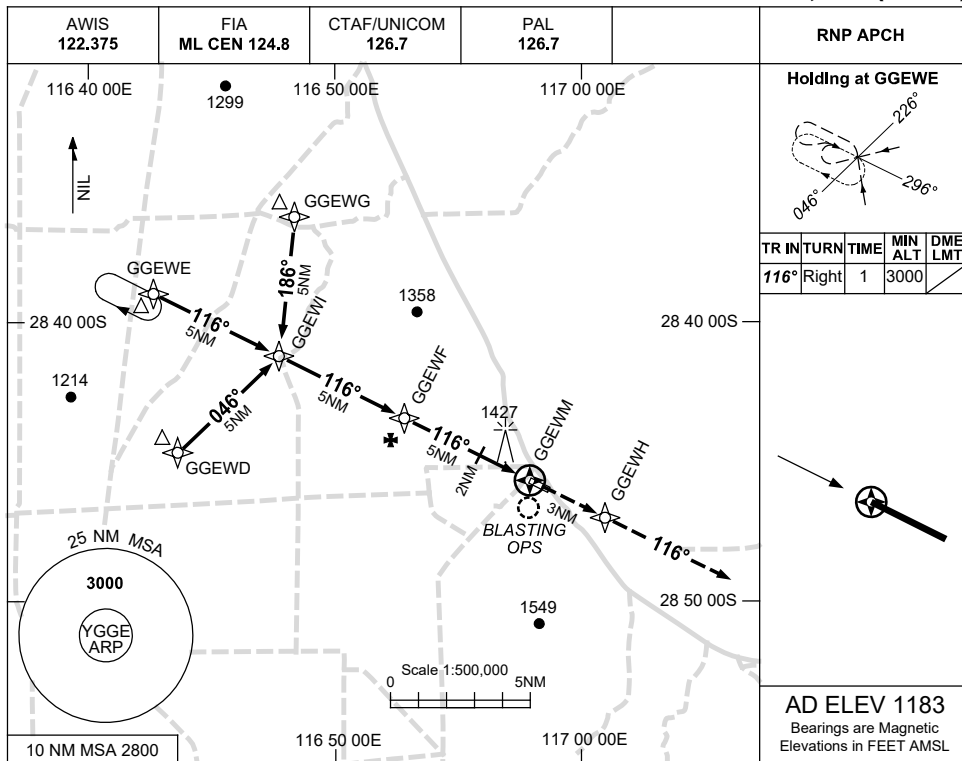

NOTES

1. UNICOM ONLY AVBL FOR SCHEDULED FLIGHTS.
2. AWIS RQ TWO ONE-SECOND PULSES TO ACTIVATE.
3. FIA FREQ 124.8 AVBL IN CIRCUIT AREA.

Changes: NOTES.

GGEAD01-173

USE QNH

RNP RWY 11

7 SEP 2023

GOLDEN GROVE, WA (YGGE)