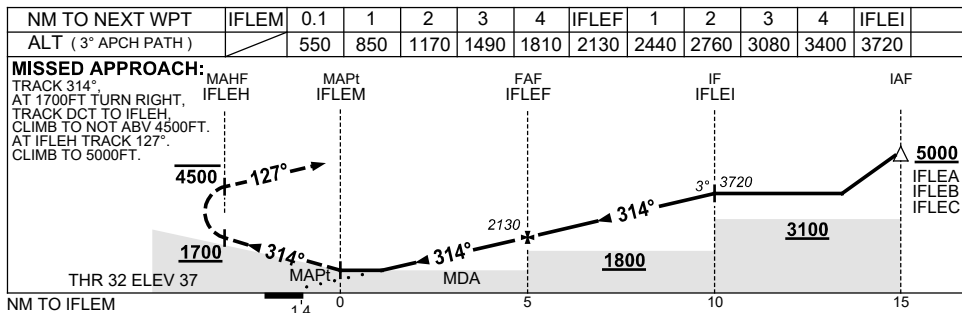

NOTES

CATEGORY	A	B	C	D
LNAV	550 (513-2.9)			NOT APPLICABLE
CIRCLING*	930 (884-2.4)	1480 (1434-4.0)		
ALTERNATE	(1384-4.4)		(1934-6.0)	

1. MAX IAS: INITIAL : 210KT.
- * 2. NO CIRCLING IN SECTOR WEST OF RWY 14 & RWY 03.
3. COLOUR: SEE SPEC NOTICES.