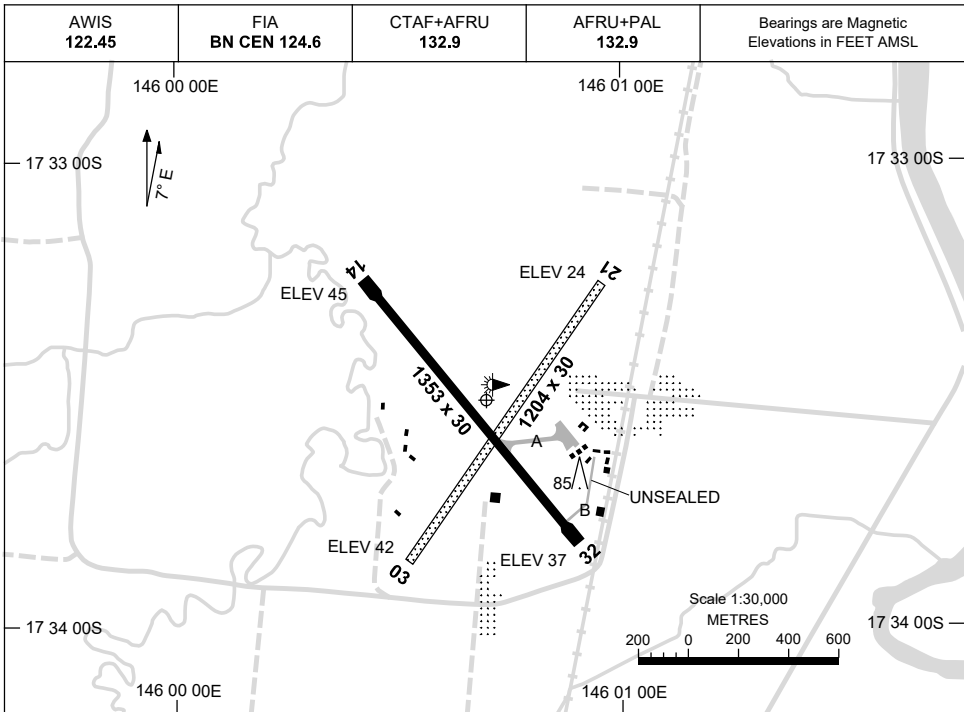

5 SEP 2024

AD ELEV 46
17 33 31S 146 00 42E

AERODROME CHART
INNISFAIL/MUNDOO, QLD (YIFL)

	AERODROME LIGHTING	
RWY	TAXIWAY : BLUE EDGE TWY A RL : AFRU+PAL 132.9 , SDBY (15 SEC)	
14 ¹³⁴	LIRL	
³¹⁴ 32	LIRL	
03 ⁰²⁸	NIL	
²⁰⁸ 21	NIL	

NOTES

1. FIA FREQ 124.6 AVBL IN CIRCUIT AREA.

Changes: NDB DCMSD, Editorial.

IFLAD01-180

USE QNH

RNP RWY 32

7 SEP 2023

INNISFAIL/MUNDOO, QLD (YIFL)

NOTES

CATEGORY	A	B	C	D
LNAV	550 (513-2.9)			NOT APPLICABLE
CIRCLING*	930 (884-2.4)	1480 (1434-4.0)		
ALTERNATE	(1384-4.4)		(1934-6.0)	

1. MAX IAS: INITIAL : 210KT.
- * 2. NO CIRCLING IN SECTOR WEST OF RWY 14 & RWY 03.
3. COLOUR: SEE SPEC NOTICES.