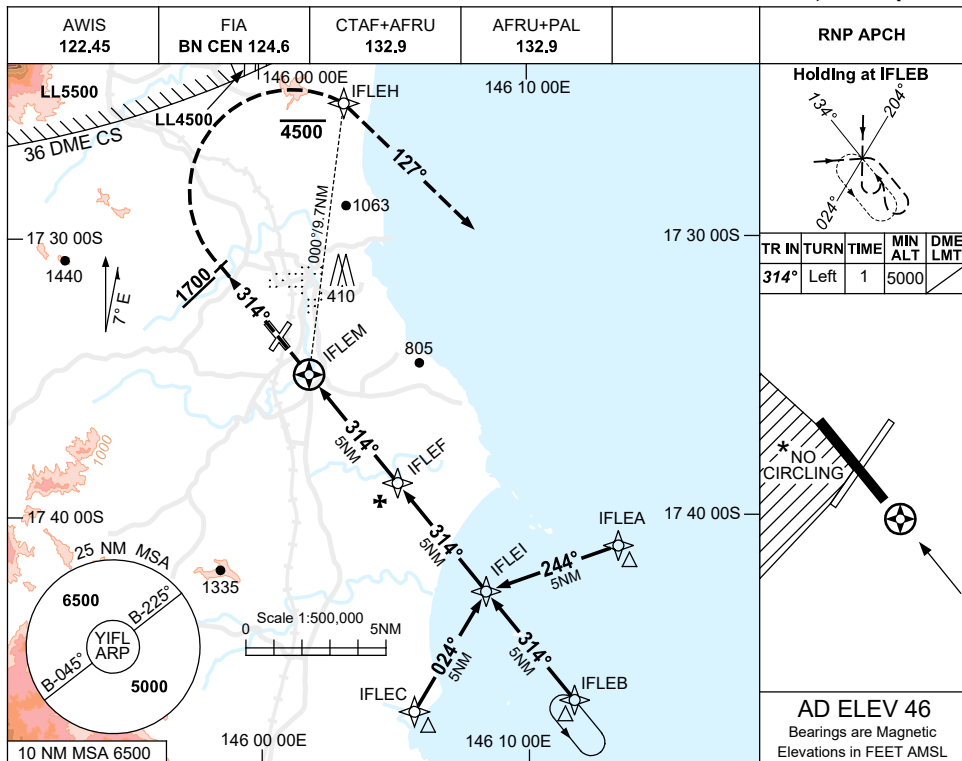

NOTES

1. FIA FREQ 124.6 AVBL IN CIRCUIT AREA.

Changes: NDB DCMSD, Editorial.

IFLAD01-180

USE QNH

RNP RWY 32

7 SEP 2023

INNISFAIL/MUNDOO, QLD (YIFL)

NOTES

CATEGORY	A	B	C	D
LNAV	550 (513-2.9)			NOT APPLICABLE
CIRCLING*	930 (884-2.4)	1480 (1434-4.0)		
ALTERNATE	(1384-4.4)		(1934-6.0)	

1. MAX IAS: INITIAL : 210KT.
- * 2. NO CIRCLING IN SECTOR WEST OF RWY 14 & RWY 03.
3. COLOUR: SEE SPEC NOTICES.