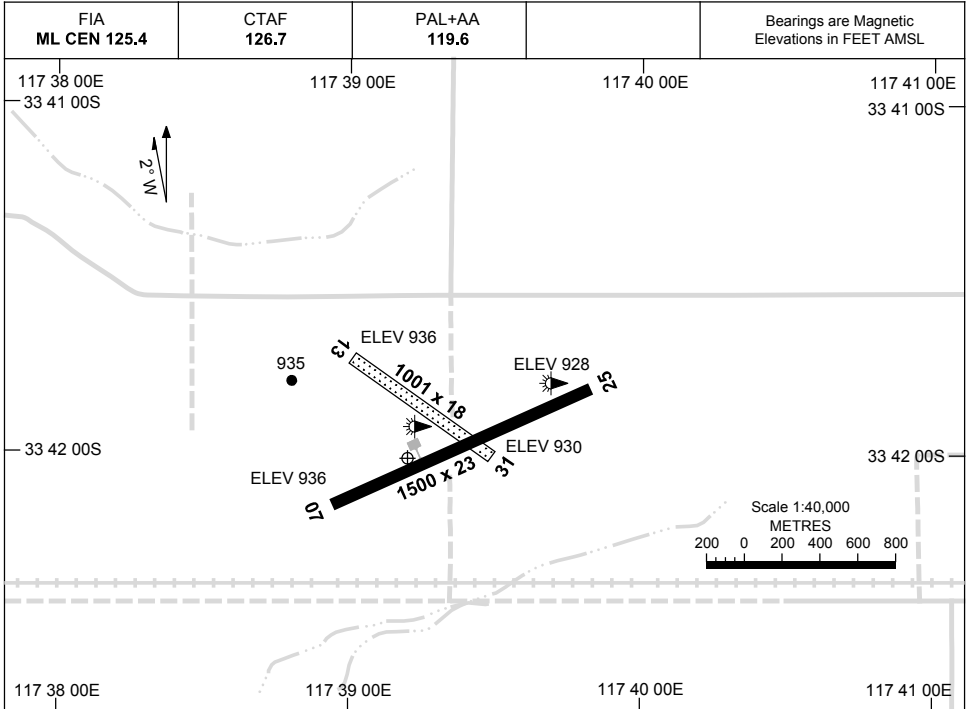

13 JUN 2024

AD ELEV 936
33 42 01S 117 39 12E

AERODROME CHART
KATANNING, WA (YKNG)

RWY	AERODROME LIGHTING
	RL : PAL+AA 119.6 , MAN SDBY PWR , 30MIN PN RQ. (ARO: 0409 891 645)
07 <small>067</small>	LIRL
<small>247</small> 25	LIRL
13 <small>132</small>	
<small>312</small> 31	

NOTES

Changes: AD ELEV, THR ELEV, RWY 13/31 LENGTH.

KNGAD01-179

USE QNH

RNP RWY 25
KATANNING, WA (YKNG)

13 JUN 2024

NM TO NEXT WPT	KN2EM	1.4	2	3	4	KN2EF	0.8					
ALT (3° APCH PATH)		1520	1700	2020	2340	2660	2900					

NOTES

CATEGORY	A	B	C	D
LNAV	1520 (592-3.4)			NOT APPLICABLE
CIRCLING	1700 (764-2.4)		1800 (864-4.0)	
ALTERNATE	(1264-4.4)		(1364-6.0)	

1. MAX IAS:
INITIAL : 210KT.

Changes: THR ELEV, AD ELEV, MDH, VIS, FAF ALT, WPT NAMES.