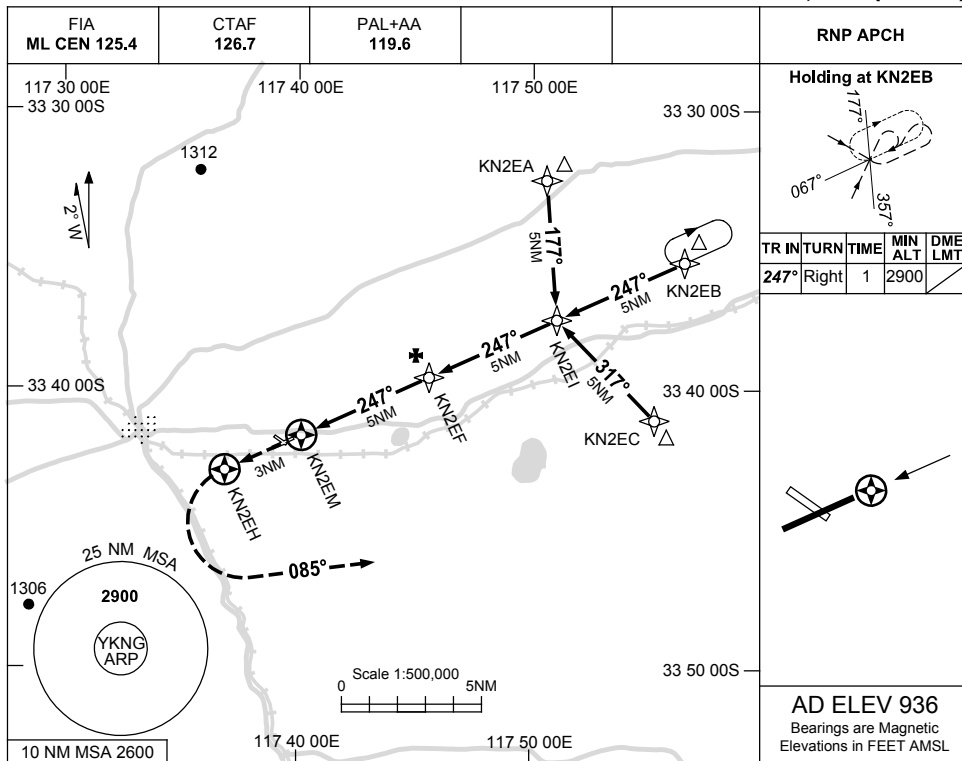

NOTES

Changes: AD ELEV, THR ELEV, RWY 13/31 LENGTH.

KNGAD01-179

USE QNH

RNP RWY 25
KATANNING, WA (YKNG)

13 JUN 2024

NM TO NEXT WPT	KN2EM	1.4	2	3	4	KN2EF	0.8					
ALT (3° APCH PATH)		1520	1700	2020	2340	2660	2900					