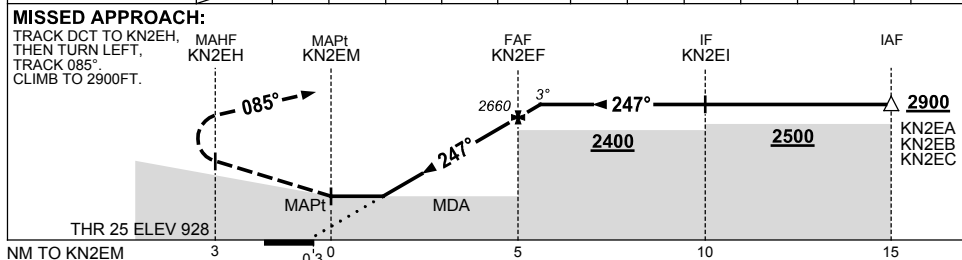

NOTES

Changes: AD ELEV, THR ELEV, RWY 13/31 LENGTH.

KNGAD01-179

USE QNH

RNP RWY 25
KATANNING, WA (YKNG)

13 JUN 2024

NM TO NEXT WPT	KN2EM	1.4	2	3	4	KN2EF	0.8					
ALT (3° APCH PATH)		1520	1700	2020	2340	2660	2900					