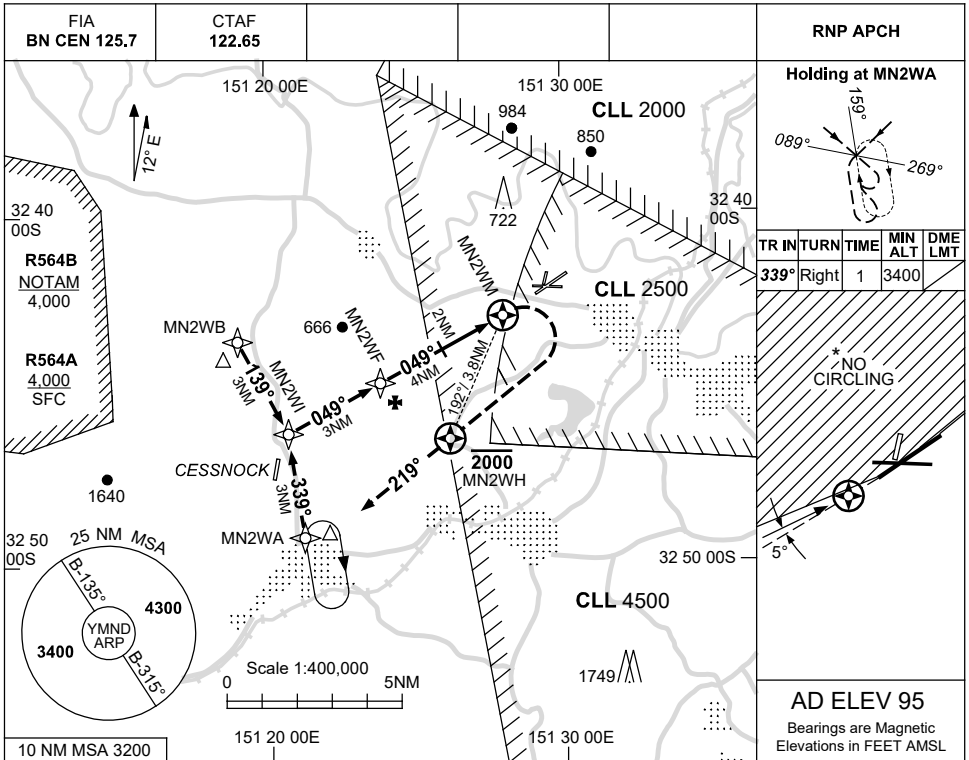

CATEGORY	A	B	C	D
CIRCLING*	930 (835-2.4)		NOT APPLICABLE	
ALTERNATE	(1335-4.4)			

NOTES

- MAX IAS:
INITIAL : 140KT.
HOLDING : 140KT.
MAP TURN: 130KT.
- NO CIRCLING NW OF RWY 05/23.
- PROCEDURE OVERLIES CESSNOCK AD.
- AWIS (PHONE)
02 9353 6433.

Changes: MISSED APCH INSTRUCTIONS, WPT NAMING CONVENTION, DELETED R578E-G, CTA C. MNDGN01-177