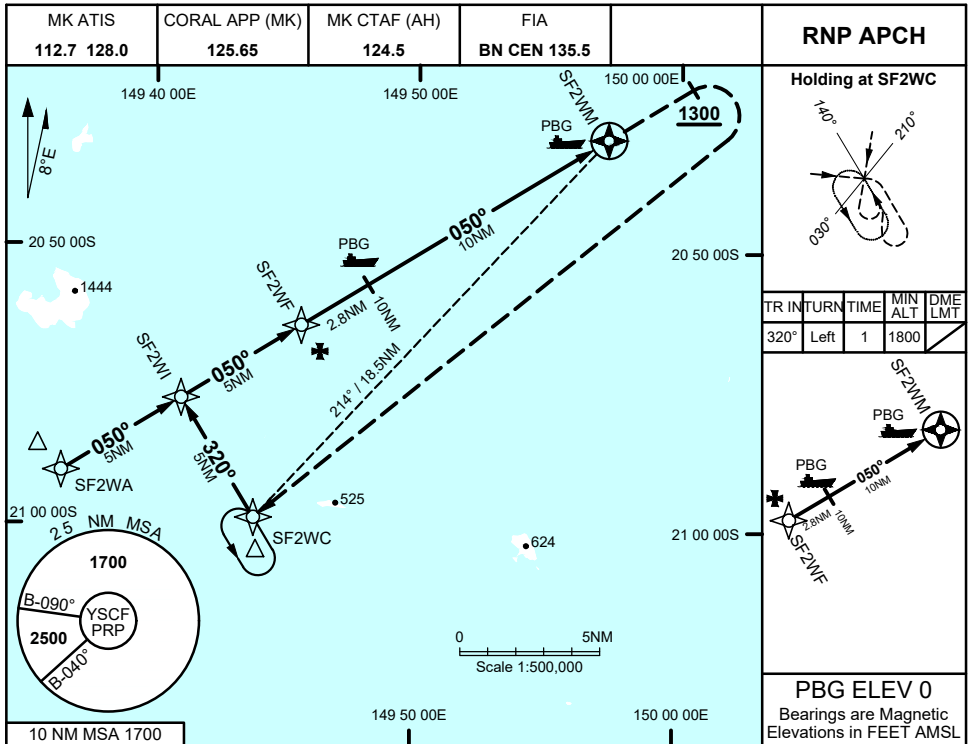

# FOR CASA APPROVED OPERATORS ONLY

USE QNH

RNP 050

13 JUN 2024

# SCAWFELL ISLAND, QLD (YSCF)

NM TO NEXT WPT	0.9	SF2WF	12	11	10	SF2WM				
ALT (3° APCH PATH)	1800	1500	1240	920	600					

### NOTES

- MAPt LOCATED AT PRP: (S20 46 01, E149 57 13)

CATEGORY	H
LNAV (AREA QNH)	<b>600 (600 - 2.1)</b>
ALTERNATE	(1100 - 4.1)

Changes: REMOVED MINIMA YMBK QNH, REMOVED NOTE 2, Editorial

SCFGN01- 179