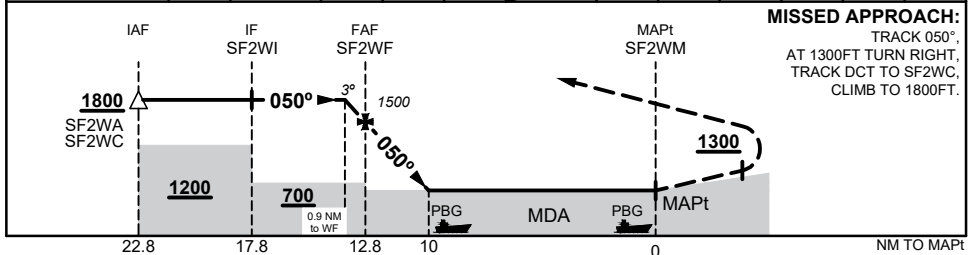

# SCAWFELL ISLAND, QLD (YSCF)

NM TO NEXT WPT	0.9	SF2WF	12	11	10	SF2WM				
ALT (3° APCH PATH)	1800	1500	1240	920	600					