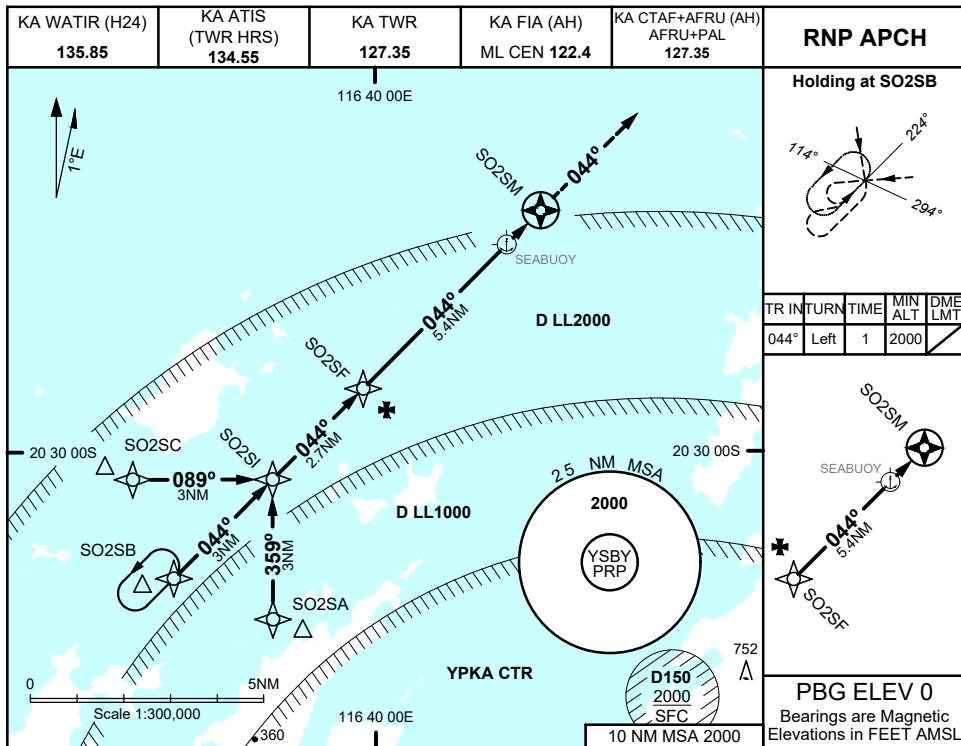

# FOR CASA APPROVED OPERATORS ONLY

USE QNH

RNP 044

## SEABUOY, WA (YSBY)

21 MAR 2024

NM TO NEXT WPT	1.3	SO2SF	5	4	3	2	SO2SM				
ALT (3° APCH PATH)	2000	1600	1470	1160	840	520					

CATEGORY	H
YPKA QNH	<b>520</b> (520 - 2.5)
AREA QNH	<b>600</b> (600 - 2.5)
ALTERNATE	(1100 - 4.5)

### NOTES

1. MAX IAS:  
INITIAL : 90KTS  
HOLDING : 90 KTS
2. MAPt LOCATED 1.0 NM FROM SEABUOY
3. REMOTE ALTIMETER  
SETTING SOURCE YPKA
4. PRP (S20 24 49, E116 43 47)

Changes: YPKA CTR, CTA, Editorial

SBYGN01-178