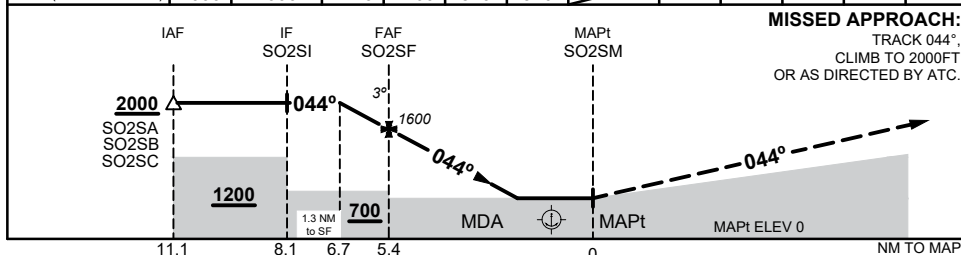

NM TO NEXT WPT	1.3	SO2SF	5	4	3	2	SO2SM				
ALT (3° APCH PATH)	2000	1600	1470	1160	840	520