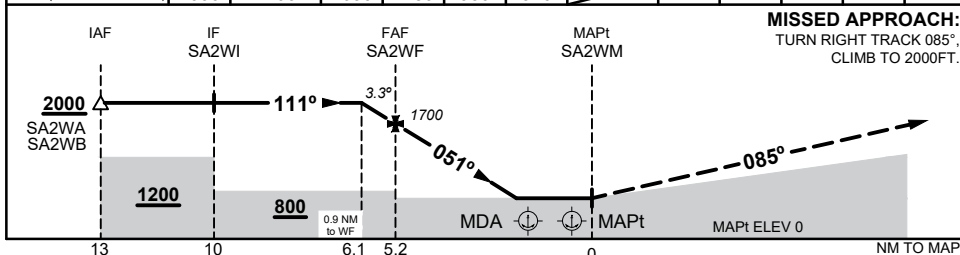

FOR CASA APPROVED OPERATORS ONLY

USE QNH

RNP 051

21 MAR 2024

TESSA SHOALS, WA (YTES)

NM TO NEXT WPT	0.9	SA2WF	5	4	3	2	SA2WM						
ALT (3.3° APCH PATH)	2000	1700	1630	1280	930	570							

NOTES

CATEGORY	H
YPKA QNH	570 (570 - 2.1)
AREA QNH	600 (600 - 2.1)
ALTERNATE	(1100 - 4.1)

1. MAX IAS:
INITIAL : 90KTS
HOLDING : 90 KTS
2. MAPt LOCATED 0.5 NM FROM BUOY #1
3. REMOTE ALTIMETER
SETTING SOURCE YPKA
4. PRP (S20 33 23, E117 14 37)

Changes: YPKA CTR, CTA, OBST, Editorial

TESGN01-178