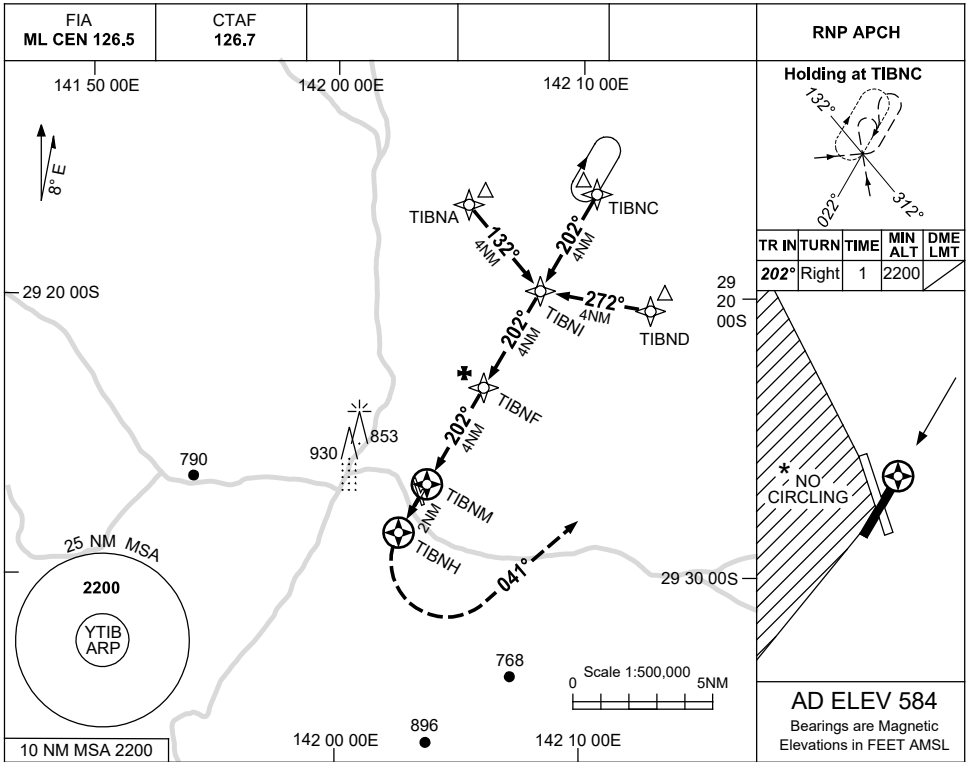

7 SEP 2023

AD ELEV 584
29 27 04S 142 03 28E

AERODROME CHART
TIBOOBURRA, NSW (YTIB)

	AERODROME LIGHTING
RWY	TAXIWAY : BLUE EDGE RL : SOLAR , HN. EMERG ONLY
02 022 202 20	
15 153 333 33	

NOTES

1. AWIS (PHONE) 02 9353 6454
2. IWI SOLAR POWERED.

USE QNH

RNP RWY 20
TIBOOBURRA, NSW (YTIB)

1 DEC 2022

NM TO NEXT WPT	TIBNM	1.4	2	3	TIBNF	0.7				
ALT (3° APCH PATH)		1140	1330	1650	1970	2200				

NOTES

CATEGORY	A	B	C	D
LNAV	1140 (579-3.3)			NOT APPLICABLE
CIRCLING *	1190 (606-2.4)		1290 (706-4.0)	
ALTERNATE	(1106-4.4)		(1206-6.0)	

- MAX IAS: INITIAL : 210KT.
- * NO CIRCLING W/ OF RWY 02 & RWY 15.
- AWIS (PHONE) 02 9353 6454

Changes: CHART TITLE, PBN SPECIFICATION BOX.

TIBGN01-173

USE QNH

RNP RWY 02

1 DEC 2022

TIBOOBURRA, NSW (YTIB)

CATEGORY	A	B	C	D
LNAV	1090 (543-3.1)			NOT APPLICABLE
CIRCLING *	1190 (606-2.4)		1290 (706-4.0)	
ALTERNATE	(1106-4.4)		(1206-6.0)	