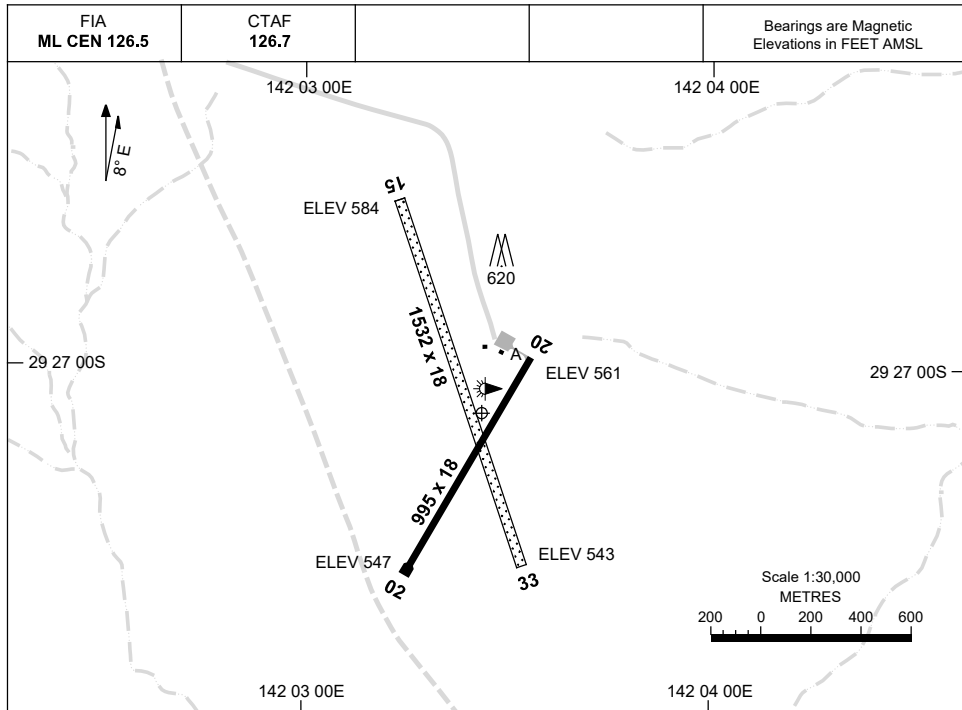

7 SEP 2023

AD ELEV 584
29 27 04S 142 03 28E

AERODROME CHART
TIBOOBURRA, NSW (YTIB)

	AERODROME LIGHTING
RWY	TAXIWAY : BLUE EDGE RL : SOLAR , HN. EMERG ONLY
02 022 202 20	
15 153 333 33	

NOTES

1. AWIS (PHONE) 02 9353 6454
2. IWI SOLAR POWERED.

USE QNH

RNP RWY 20
TIBOOBURRA, NSW (YTIB)

1 DEC 2022

NM TO NEXT WPT	TIBNM	1.4	2	3	TIBNF	0.7				
ALT (3° APCH PATH)		1140	1330	1650	1970	2200				

NOTES

CATEGORY	A	B	C	D
LNAV	1140 (579-3.3)			NOT APPLICABLE
CIRCLING *	1190 (606-2.4)		1290 (706-4.0)	
ALTERNATE	(1106-4.4)		(1206-6.0)	

- MAX IAS: INITIAL : 210KT.
- * NO CIRCLING W/ OF RWY 02 & RWY 15.
- AWIS (PHONE) 02 9353 6454

Changes: CHART TITLE, PBN SPECIFICATION BOX.

TIBGN01-173

USE QNH

RNP RWY 02

1 DEC 2022

TIBOOBURRA, NSW (YTIB)

CATEGORY	A	B	C	D
LNAV	1090 (543-3.1)			NOT APPLICABLE
CIRCLING *	1190 (606-2.4)		1290 (706-4.0)	
ALTERNATE	(1106-4.4)		(1206-6.0)	