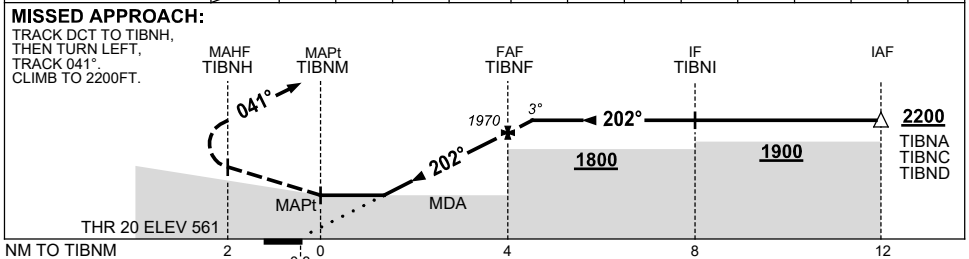

USE QNH

RNP RWY 20
TIBOOBURRA, NSW (YTIB)

1 DEC 2022

NM TO NEXT WPT	TIBNM	1.4	2	3	TIBNF	0.7				
ALT (3° APCH PATH)		1140	1330	1650	1970	2200				

NOTES

CATEGORY	A	B	C	D
LNAV	1140 (579-3.3)			NOT APPLICABLE
CIRCLING *	1190 (606-2.4)		1290 (706-4.0)	
ALTERNATE	(1106-4.4)		(1206-6.0)	