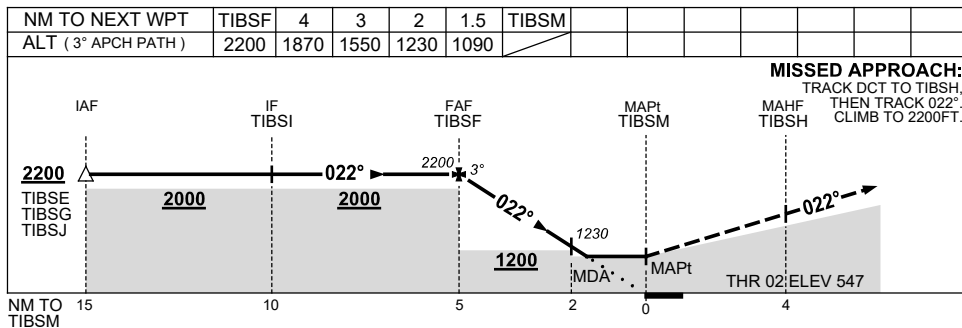

USE QNH

RNP RWY 20
TIBOOBURRA, NSW (YTIB)

1 DEC 2022

NM TO NEXT WPT	TIBNM	1.4	2	3	TIBNF	0.7				
ALT (3° APCH PATH)		1140	1330	1650	1970	2200				

NOTES

CATEGORY	A	B	C	D
LNAV	1140 (579-3.3)			NOT APPLICABLE
CIRCLING *	1190 (606-2.4)		1290 (706-4.0)	
ALTERNATE	(1106-4.4)		(1206-6.0)	

- MAX IAS: INITIAL : 210KT.
- * NO CIRCLING W/ OF RWY 02 & RWY 15.
- AWIS (PHONE) 02 9353 6454

Changes: CHART TITLE, PBN SPECIFICATION BOX.

TIBGN01-173

USE QNH

RNP RWY 02

1 DEC 2022

TIBOOBURRA, NSW (YTIB)

CATEGORY	A	B	C	D
LNAV	1090 (543-3.1)			NOT APPLICABLE
CIRCLING *	1190 (606-2.4)		1290 (706-4.0)	
ALTERNATE	(1106-4.4)		(1206-6.0)	

- NOTES**
1. MAX IAS: INITIAL : 210KT.
 - * 2. NO CIRCLING W/ OF RWY 02 & RWY 15.
 3. AWIS (PHONE) 02 9353 6454

Changes: CHART TITLE, PBN SPECIFICATION BOX.

TIBGN02-173