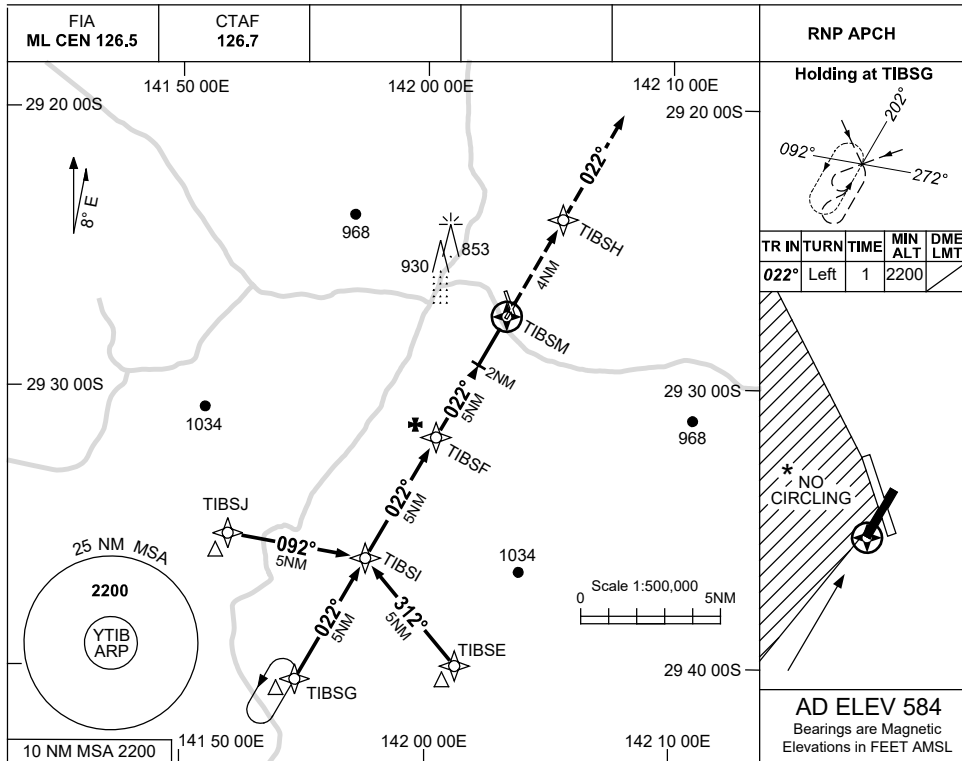

USE QNH

RNP RWY 20
TIBOOBURRA, NSW (YTIB)

1 DEC 2022

NM TO NEXT WPT	TIBNM	1.4	2	3	TIBNF	0.7				
ALT (3° APCH PATH)		1140	1330	1650	1970	2200				

NOTES

CATEGORY	A	B	C	D
LNAV	1140 (579-3.3)			NOT APPLICABLE
CIRCLING *	1190 (606-2.4)		1290 (706-4.0)	
ALTERNATE	(1106-4.4)		(1206-6.0)	

- MAX IAS: INITIAL : 210KT.
- * NO CIRCLING W/ OF RWY 02 & RWY 15.
- AWIS (PHONE) 02 9353 6454

Changes: CHART TITLE, PBN SPECIFICATION BOX.

TIBGN01-173

USE QNH

RNP RWY 02

1 DEC 2022

TIBOOBURRA, NSW (YTIB)

CATEGORY	A	B	C	D
LNAV	1090 (543-3.1)			NOT APPLICABLE
CIRCLING *	1190 (606-2.4)		1290 (706-4.0)	
ALTERNATE	(1106-4.4)		(1206-6.0)	