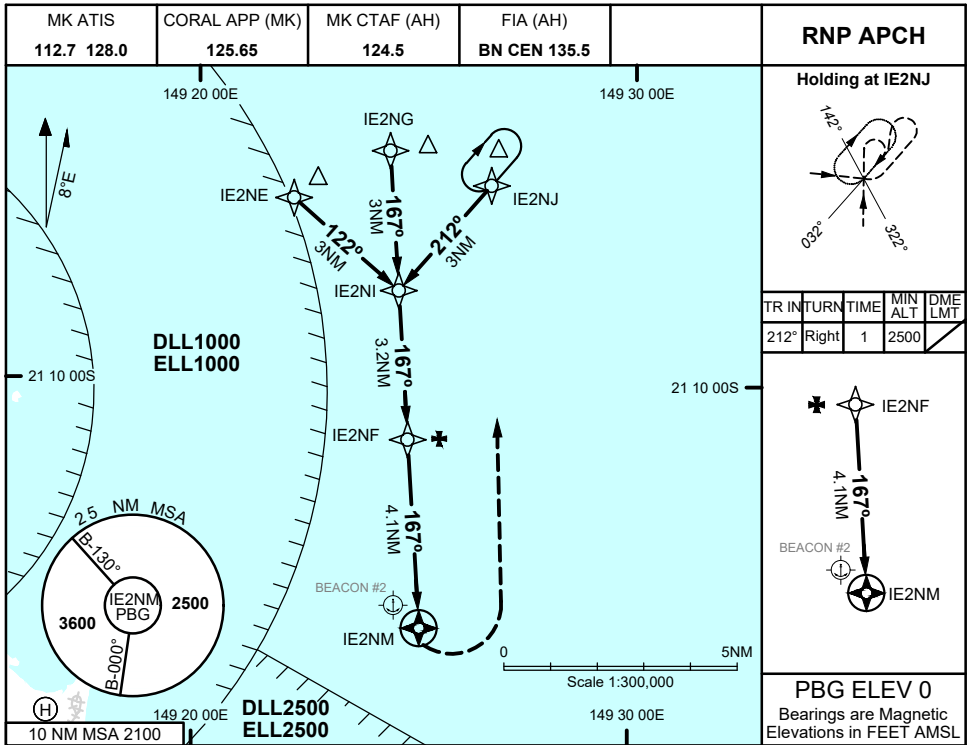

FOR CASA APPROVED OPERATORS ONLY

USE QNH

RNP 167

VICTOR ISLAND EAST, QLD (YVIE)

1 DEC 2022

NM TO NEXT WPT	2.8	2	1	IE2NF	4	3	2	1.1	1	0.9	IE2NM	
ALT (3° APCH PATH)	2500	2240	1920	1600	1570	1250	930	630	610	580		

NOTES

- MAPt LOCATED 0.5 NM FROM BEACON #2 (S21 14 48, E149 24 36)
- CAUTION: REMOTE ALTIMETER SETTING SOURCE YBMK.
- CAUTION: PROCEDURE IS OVERLAID BY PROCEDURES AT YBMK. AIRCRAFT SEPARATION NOT ASSURED.