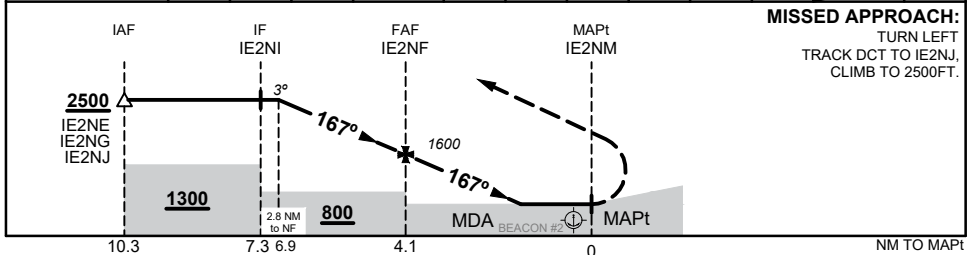

FOR CASA APPROVED OPERATORS ONLY

USE QNH

RNP 167

VICTOR ISLAND EAST, QLD (YVIE)

1 DEC 2022

NM TO NEXT WPT	2.8	2	1	IE2NF	4	3	2	1.1	1	0.9	IE2NM	
ALT (3° APCH PATH)	2500	2240	1920	1600	1570	1250	930	630	610	580		

NOTES

- MAPt LOCATED 0.5 NM FROM BEACON #2 (S21 14 48, E149 24 36)
- CAUTION: REMOTE ALTIMETER SETTING SOURCE YBMK.
- CAUTION: PROCEDURE IS OVERLAID BY PROCEDURES AT YBMK. AIRCRAFT SEPARATION NOT ASSURED.