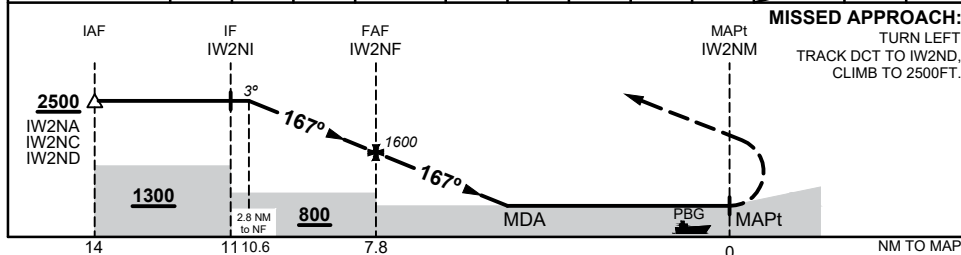

FOR CASA APPROVED OPERATORS ONLY

USE QNH

RNP 167

1 DEC 2022

VICTOR ISLAND WEST, QLD (YVIW)

NM TO NEXT WPT	2.8	2	1	IW2NF	7	6	5	4.8	4.6	IW2NM		
ALT (3° APCH PATH)	2500	2240	1920	1600	1350	1030	710	630	570			

NOTES

- MAPt LOCATED 1.4 NM FROM PBG CHARLIE (S21 17 21, E149 23 00)
- CAUTION: REMOTE ALTIMETER SETTING SOURCE YBMK.
- CAUTION: PROCEDURE IS OVERLAID BY PROCEDURES AT YBMK. AIRCRAFT SEPARATION NOT ASSURED.