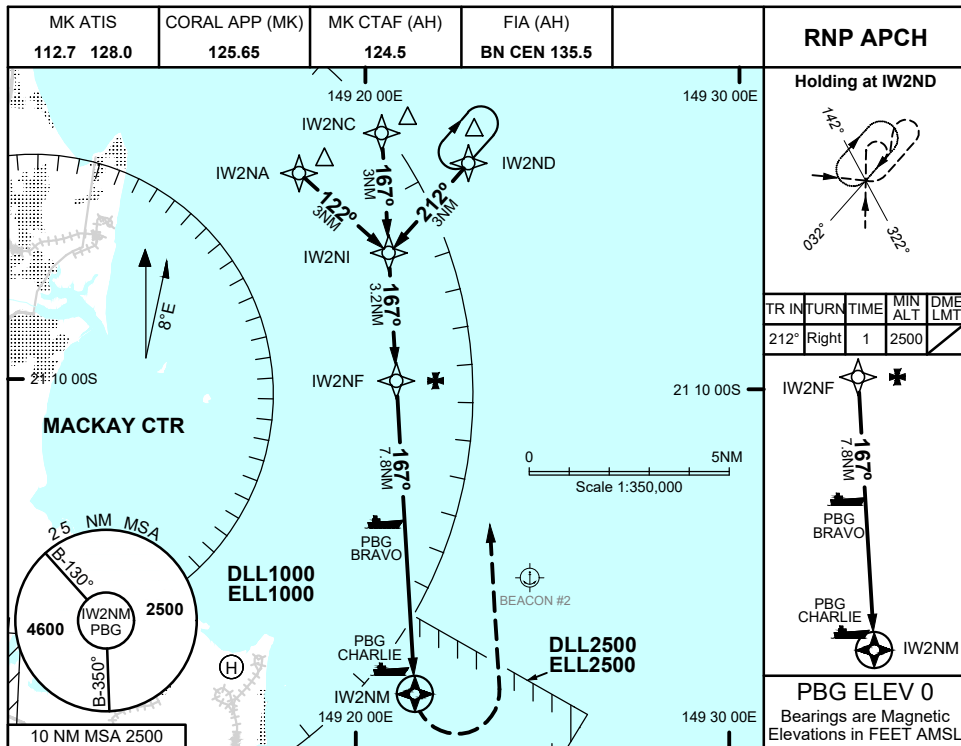

FOR CASA APPROVED OPERATORS ONLY

USE QNH

RNP 167

1 DEC 2022

VICTOR ISLAND WEST, QLD (YVIW)

NM TO NEXT WPT	2.8	2	1	IW2NF	7	6	5	4.8	4.6	IW2NM		
ALT (3° APCH PATH)	2500	2240	1920	1600	1350	1030	710	630	570			

NOTES

- MAPt LOCATED 1.4 NM FROM PBG CHARLIE (S21 17 21, E149 23 00)
- CAUTION: REMOTE ALTIMETER SETTING SOURCE YBMK.
- CAUTION: PROCEDURE IS OVERLAID BY PROCEDURES AT YBMK. AIRCRAFT SEPARATION NOT ASSURED.