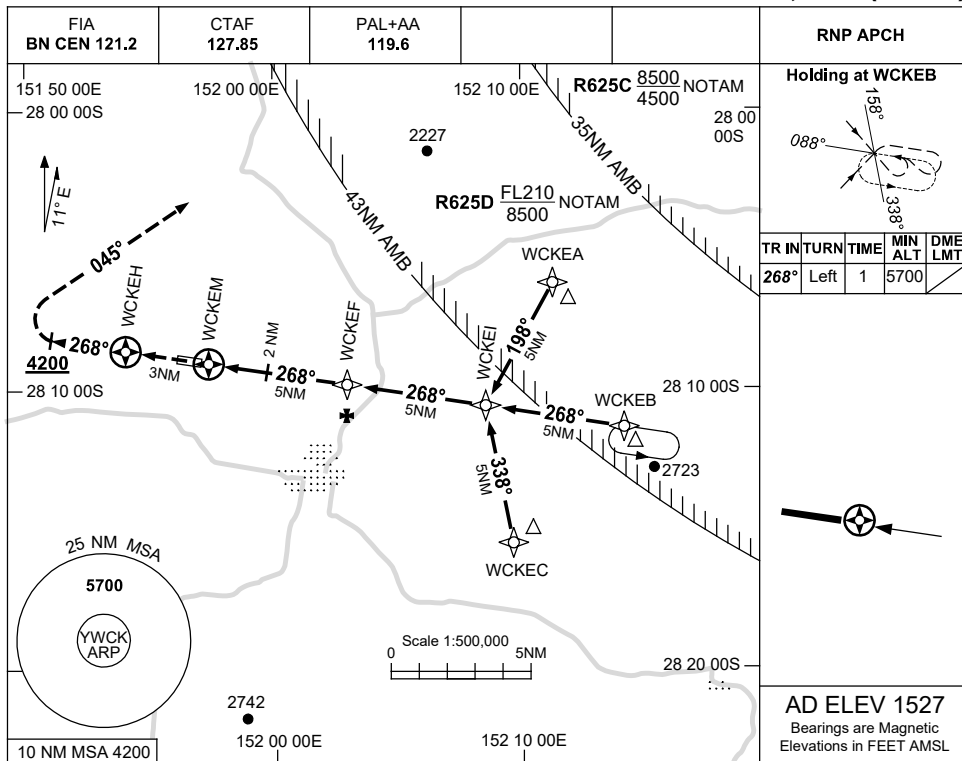

23 MAR 2023

AD ELEV 1527
28 08 58S 151 56 35E

AERODROME CHART
WARWICK, QLD (YWCK)

	AERODROME LIGHTING
RWY	TAXIWAY : BLUE EDGE TWY A RL : PAL+AA 119.6
09 <small>088</small>	LIRL
<small>268</small> 27	LIRL

NOTES

Changes: ARP, TERMINALS, TAXIWAYS AND WDI.

WCKAD01-174

USE QNH

RNP E

8 SEP 2022

WARWICK, QLD (YWCK)

NOTES

CATEGORY	A	B	C	D
			NOT APPLICABLE	
CIRCLING	2290 (763-2.4)			
ALTERNATE	(1263-4.4)			

1. MAX IAS:
INITIAL : 210KT.

Changes: PAL+AA.

WCKGN01-172