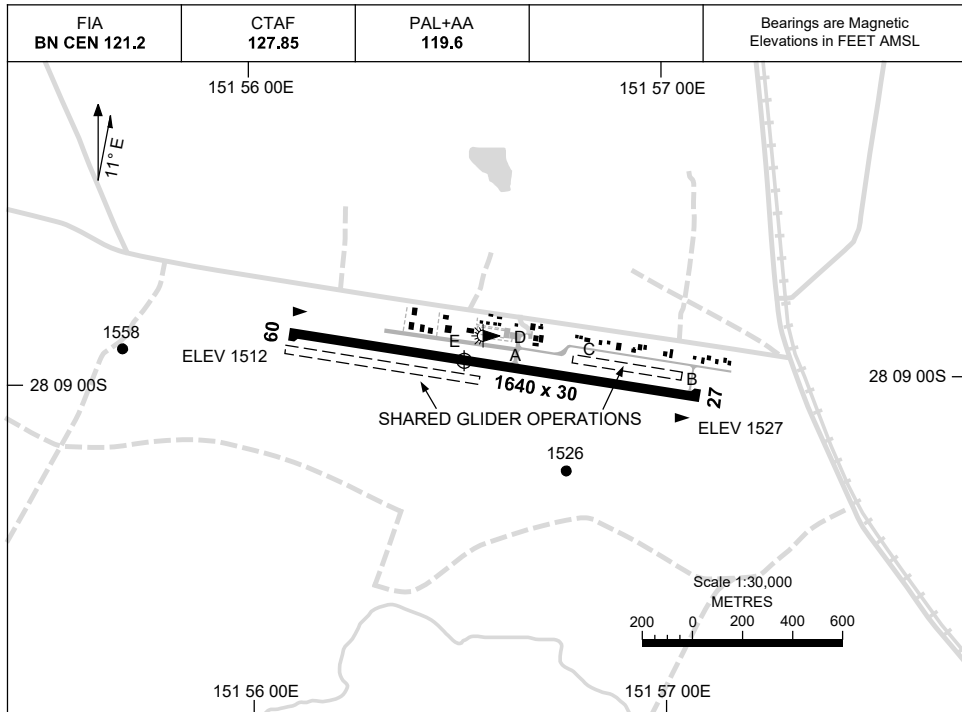

23 MAR 2023

AD ELEV 1527
28 08 58S 151 56 35E

AERODROME CHART
WARWICK, QLD (YWCK)

	AERODROME LIGHTING
RWY	TAXIWAY : BLUE EDGE TWY A RL : PAL+AA 119.6
09 <small>088</small>	LIRL
<small>268</small> 27	LIRL

NOTES

Changes: ARP, TERMINALS, TAXIWAYS AND WDI.

WCKAD01-174

USE QNH

RNP E

8 SEP 2022

WARWICK, QLD (YWCK)

NOTES