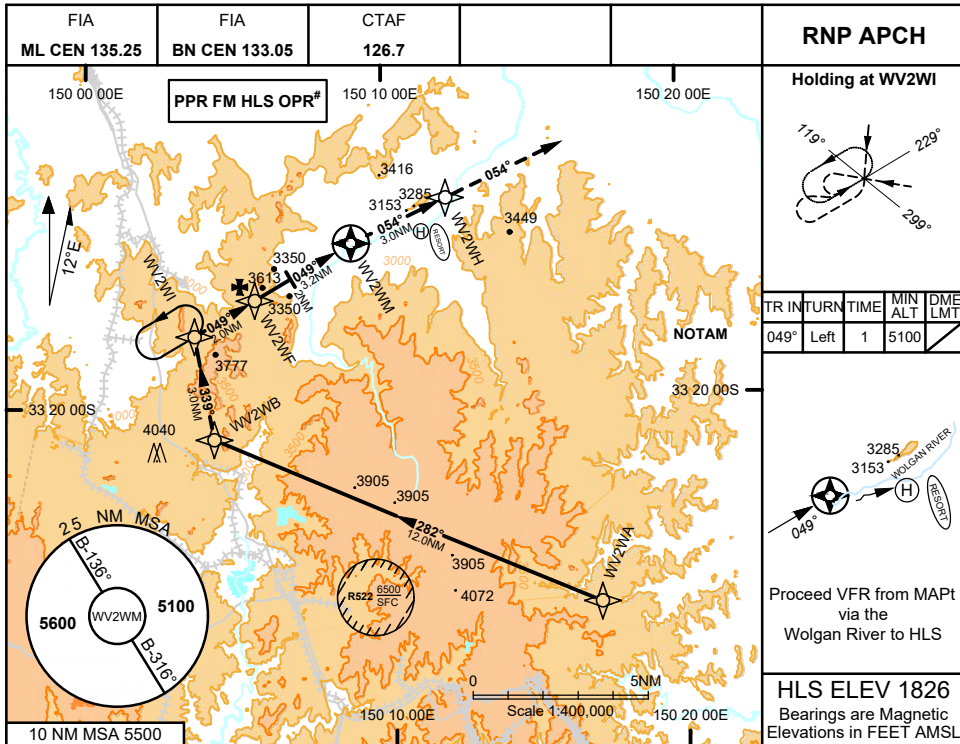

30 NOV 2023

**WOLGAN VALLEY HELIPORT, NSW (YWVR)**

NM TO NEXT WPT	1.7	1	3	2	1	0.2	WV2WM		
ALT (4.06° APCH PATH)	5100	4810	4380	4290	3860	3430	3100		

**NOTES**

1. MAX IAS:  
INITIAL, INTERMEDIATE: 120KTS  
HOLDING: 100KTS  
FINAL & MISSED APP: 90KTS
2. KEY LEAD-IN FEATURES:  
WOLGAN VALLEY RIVER AND RESORT
- \*3. MDH BASED ON MAPt ELEV
4. DAY ONLY
- \*5. SYDNEY HELITOURS PHONE:  
(02) 9317 3402

<b>CATEGORY</b>	<b>H</b>
LNAV (NON VAA, 4.2%)	<b>3100 (967* - 5.0)</b>
CIRCLING	NOT APPLICABLE
ALTERNATE	TAF NOT AVAILABLE

Changes: REMOVED D538A

WVRGN01-177