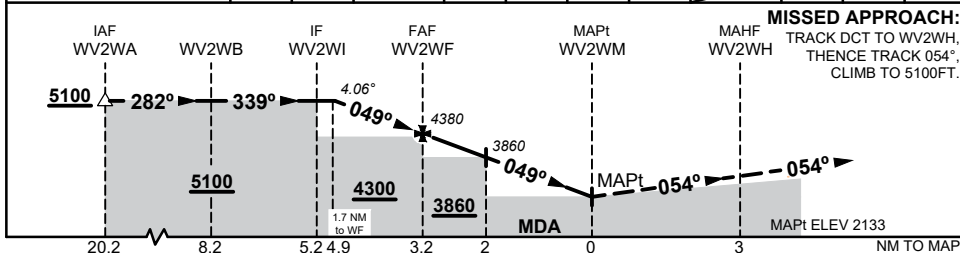

30 NOV 2023

**WOLGAN VALLEY HELIPORT, NSW (YWVR)**

NM TO NEXT WPT	1.7	1	3	2	1	0.2	WV2WM		
ALT (4.06° APCH PATH)	5100	4810	4380	4290	3860	3430	3100		

**NOTES**

1. MAX IAS:  
INITIAL, INTERMEDIATE: 120KTS  
HOLDING: 100KTS  
FINAL & MISSED APP: 90KTS
2. KEY LEAD-IN FEATURES:  
WOLGAN VALLEY RIVER AND RESORT
- \*3. MDH BASED ON MAPt ELEV
4. DAY ONLY
- \*5. SYDNEY HELITOURS PHONE:  
(02) 9317 3402

<b>CATEGORY</b>	<b>H</b>
LNAV (NON VAA, 4.2%)	<b>3100 (967* - 5.0)</b>
CIRCLING	NOT APPLICABLE
ALTERNATE	TAF NOT AVAILABLE

Changes: REMOVED D538A

WVRGN01-177