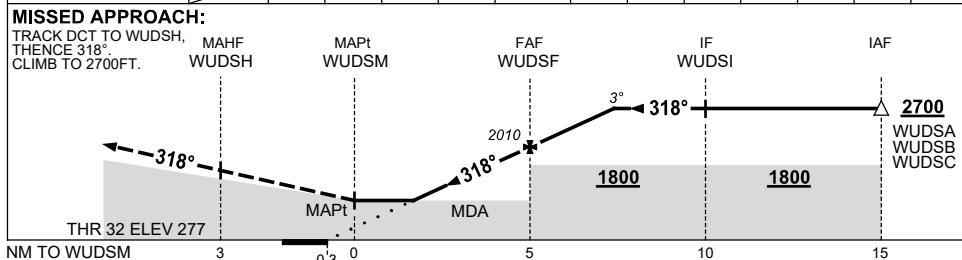

NOTES

CATEGORY	A	B	C	D
LNAV	910 (633-3.6)			NOT APPLICABLE
CIRCLING*	1110 (800-2.4)		1210 (900-4.0)	
ALTERNATE	(1300-4.4)		(1400-6.0)	

- MAX IAS: INITIAL : 210KT.
- NO CIRCLING IN NE SECTOR BETWEEN RWY 14/32 & 07/25.
- AWIS (PHONE) 08 8150 3821