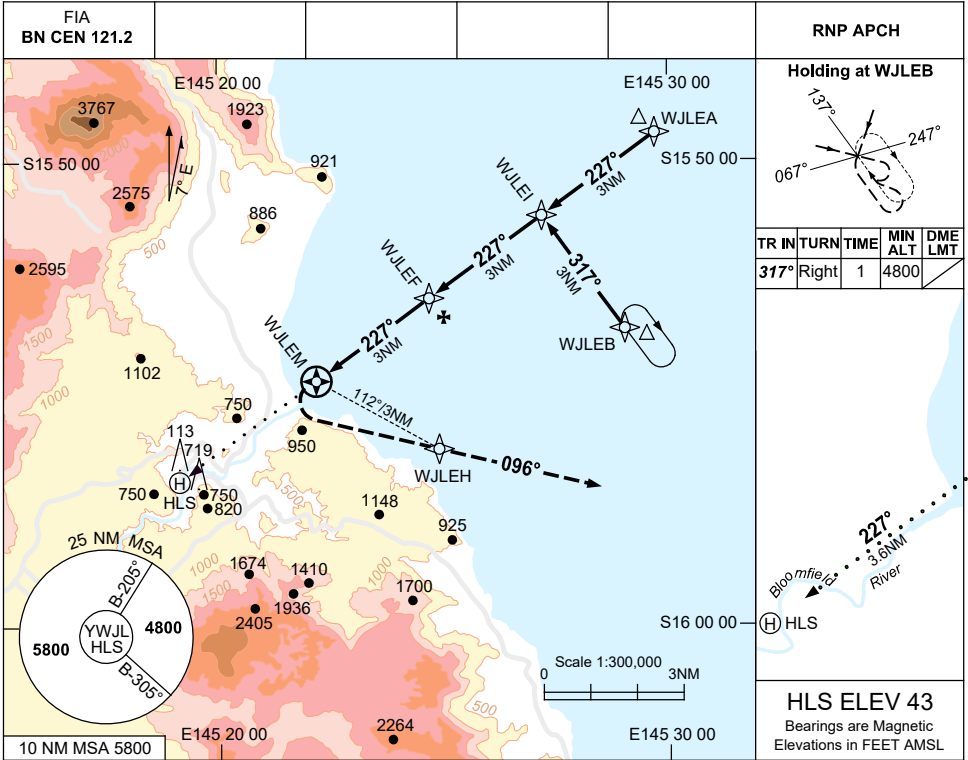

FOR CASA APPROVED OPERATORS ONLY

USE QNH

RNP 227

24 MAR 2022

WUJAL WUJAL, QLD (YWJL)

NM TO NEXT WPT	WJLEM	0.4	1	2	WJLEF	1	2	WJLEI	1	2	3		
ALT (3.8° APCH PATH)		1350	1600	2000	2400	2800	3200	3600	4000	4400	4800		

NOTES

CATEGORY	H
GNSS (VAA)	1350 (1307-5.0)
ALTERNATE	NOT APPLICABLE

- KEY LEAD-IN FEATURE IS BLOOMFIELD RIVER.
- COLOUR: SEE SPEC NOTICES.

Changes: CHART TITLE, PBN SPECIFICATION BOX.

WJLGN01-170

FOR CASA APPROVED OPERATORS ONLY