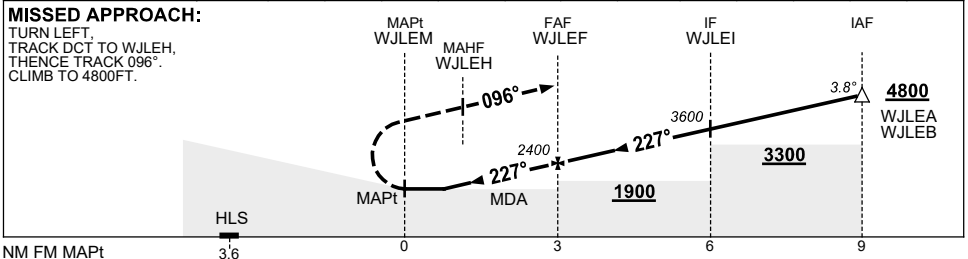

FOR CASA APPROVED OPERATORS ONLY

USE QNH

RNP 227

24 MAR 2022

WUJAL WUJAL, QLD (YWJL)

NM TO NEXT WPT	WJLEM	0.4	1	2	WJLEF	1	2	WJLEI	1	2	3		
ALT (3.8° APCH PATH)		1350	1600	2000	2400	2800	3200	3600	4000	4400	4800		

NOTES

CATEGORY	H
GNSS (VAA)	1350 (1307-5.0)
ALTERNATE	NOT APPLICABLE

- KEY LEAD-IN FEATURE IS BLOOMFIELD RIVER.
- COLOUR: SEE SPEC NOTICES.

Changes: CHART TITLE, PBN SPECIFICATION BOX.

WJLGN01-170

FOR CASA APPROVED OPERATORS ONLY