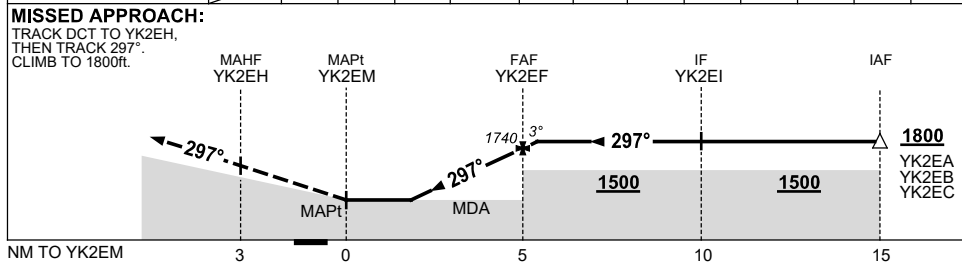

NM TO NEXT WPT	YK2EM	2.1	3	4	YK2EF	0.2				
ALT (3° APCH PATH)		820	1100	1420	1740	1800