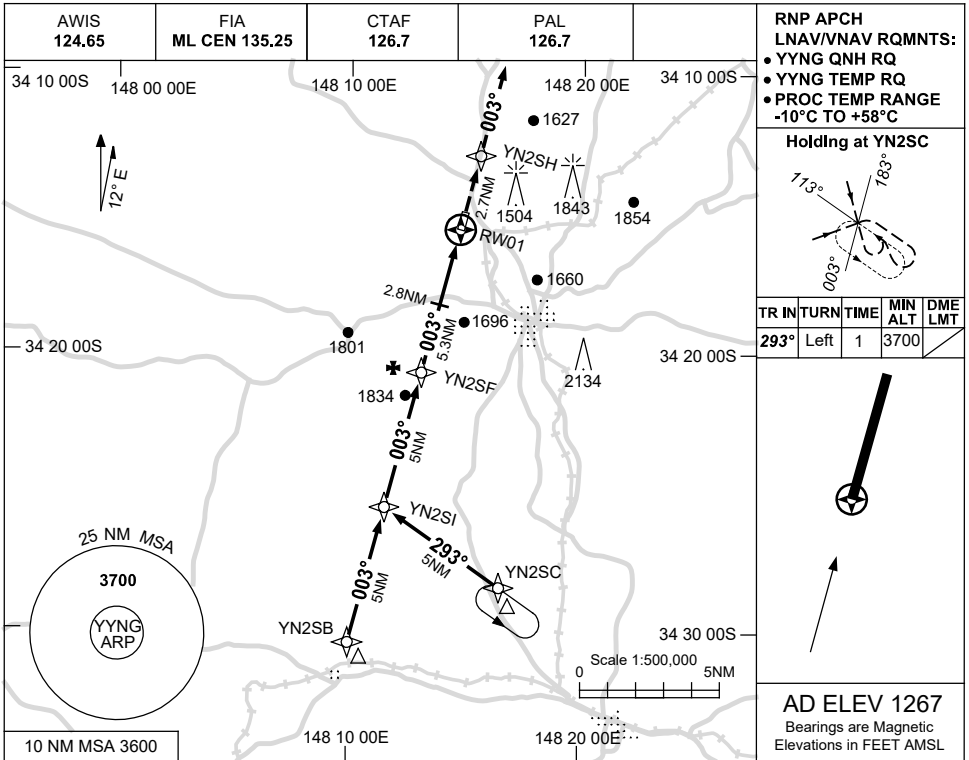

16 JUN 2022

AD ELEV 1267
34 15 20S 148 14 53E

AERODROME CHART
YOUNG, NSW (YYNG)

	AERODROME LIGHTING	
RWY	TAXIWAYS : BLUE EDGE RL : PILOT ACTIVATED 126.7	
01 ⁰⁰³	LIRL	
¹⁸³ 19	LIRL	

NOTES

1. FIA FREQ 135.25 AVBL CIRCUIT AREA.

Changes: NOTE 1 DELETED.

YNGAD01-171

USE QNH

RNP RWY 01
YOUNG, NSW (YYNG)

15 JUN 2023

NOTES

CATEGORY	A	B	C	D
LNAV/VNAV	1920 (653-3.7)		NOT APPLICABLE	
LNAV	2120 (853-4.9)			
CIRCLING	2240 (973-2.4)			
ALTERNATE	(1473-4.4)			

Changes: CHART TITLE, PBN SPECIFICATION BOX, Editorial.

YNGGN01-175

USE QNH

RNP RWY 19
YOUNG, NSW (YYNG)

15 JUN 2023

NOTES

CATEGORY	A	B	C	D
LNAV/VNAV	1770 (517-2.9)		NOT APPLICABLE	
LNAV	1990 (737-4.2)			
CIRCLING	2240 (973-2.4)			
ALTERNATE	(1473-4.4)			