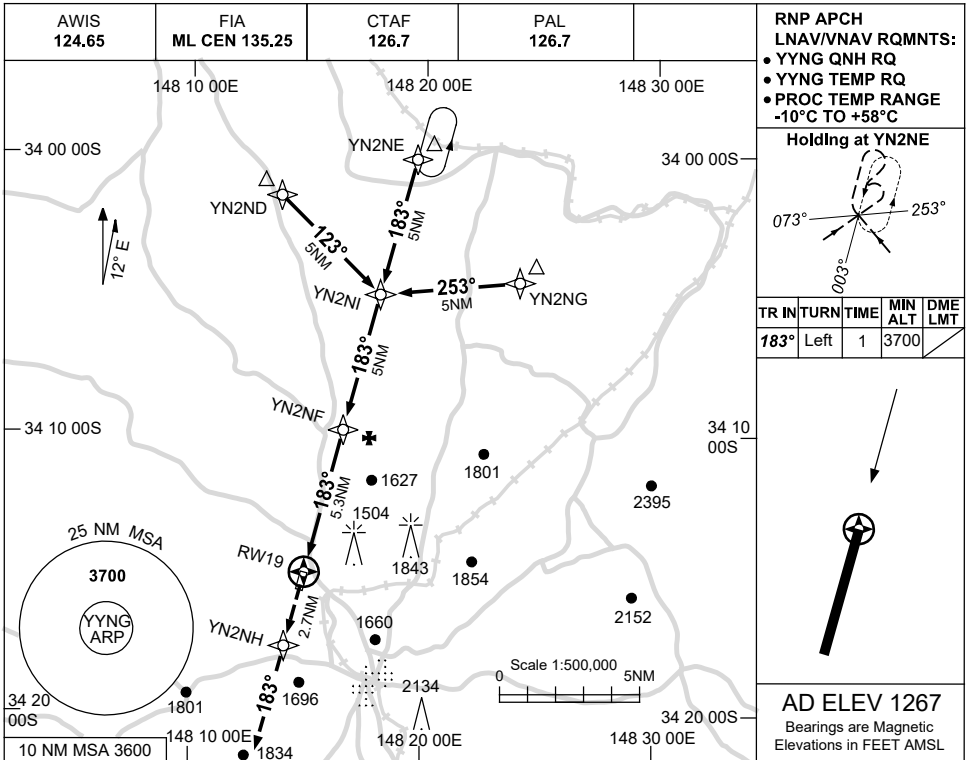

16 JUN 2022

AD ELEV 1267
34 15 20S 148 14 53E

AERODROME CHART
YOUNG, NSW (YYNG)

	AERODROME LIGHTING	
RWY	TAXIWAYS : BLUE EDGE RL : PILOT ACTIVATED 126.7	
01 ⁰⁰³	LIRL	
¹⁸³ 19	LIRL	

NOTES

1. FIA FREQ 135.25 AVBL CIRCUIT AREA.

Changes: NOTE 1 DELETED.

YNGAD01-171

USE QNH

RNP RWY 01
YOUNG, NSW (YYNG)

15 JUN 2023

NOTES

CATEGORY	A	B	C	D
LNAV/VNAV	1920 (653-3.7)		NOT APPLICABLE	
LNAV	2120 (853-4.9)			
CIRCLING	2240 (973-2.4)			
ALTERNATE	(1473-4.4)			

Changes: CHART TITLE, PBN SPECIFICATION BOX, Editorial.

YNGGN01-175

USE QNH

RNP RWY 19
YOUNG, NSW (YYNG)

15 JUN 2023

NOTES

CATEGORY	A	B	C	D
LNAV/VNAV	1770 (517-2.9)		NOT APPLICABLE	
LNAV	1990 (737-4.2)			
CIRCLING	2240 (973-2.4)			
ALTERNATE	(1473-4.4)			