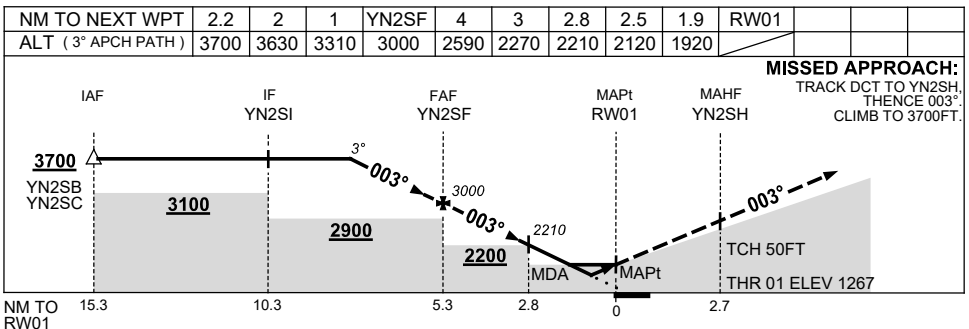

16 JUN 2022

AD ELEV 1267
34 15 20S 148 14 53E

AERODROME CHART
YOUNG, NSW (YYNG)

	AERODROME LIGHTING	
RWY	TAXIWAYS : BLUE EDGE RL : PILOT ACTIVATED 126.7	
01 ⁰⁰³	LIRL	
¹⁸³ 19	LIRL	

NOTES

1. FIA FREQ 135.25 AVBL CIRCUIT AREA.

Changes: NOTE 1 DELETED.

YNGAD01-171

USE QNH

RNP RWY 01
YOUNG, NSW (YYNG)

15 JUN 2023

NOTES

CATEGORY	A	B	C	D
LNAV/VNAV	1920 (653-3.7)		NOT APPLICABLE	
LNAV	2120 (853-4.9)			
CIRCLING	2240 (973-2.4)			
ALTERNATE	(1473-4.4)			