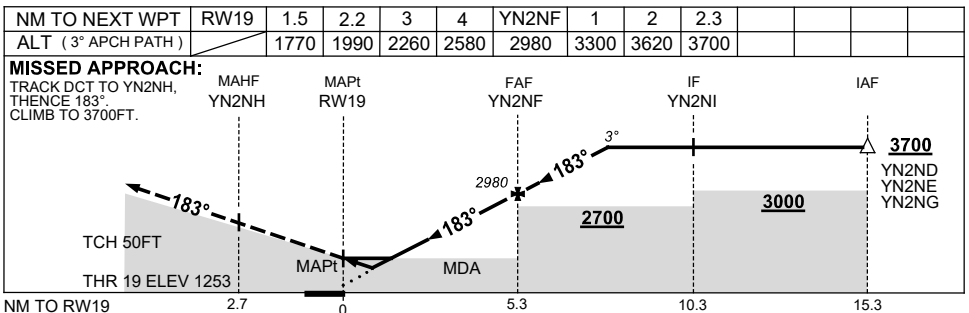

USE QNH

RNP RWY 19
YOUNG, NSW (YYNG)

15 JUN 2023

NOTES

CATEGORY	A	B	C	D
LNAV/VNAV	1770 (517-2.9)		NOT APPLICABLE	
LNAV	1990 (737-4.2)			
CIRCLING	2240 (973-2.4)			
ALTERNATE	(1473-4.4)			

Changes: CHART TITLE, PBN SPECIFICATION BOX, Editorial.

YNGGN02-175