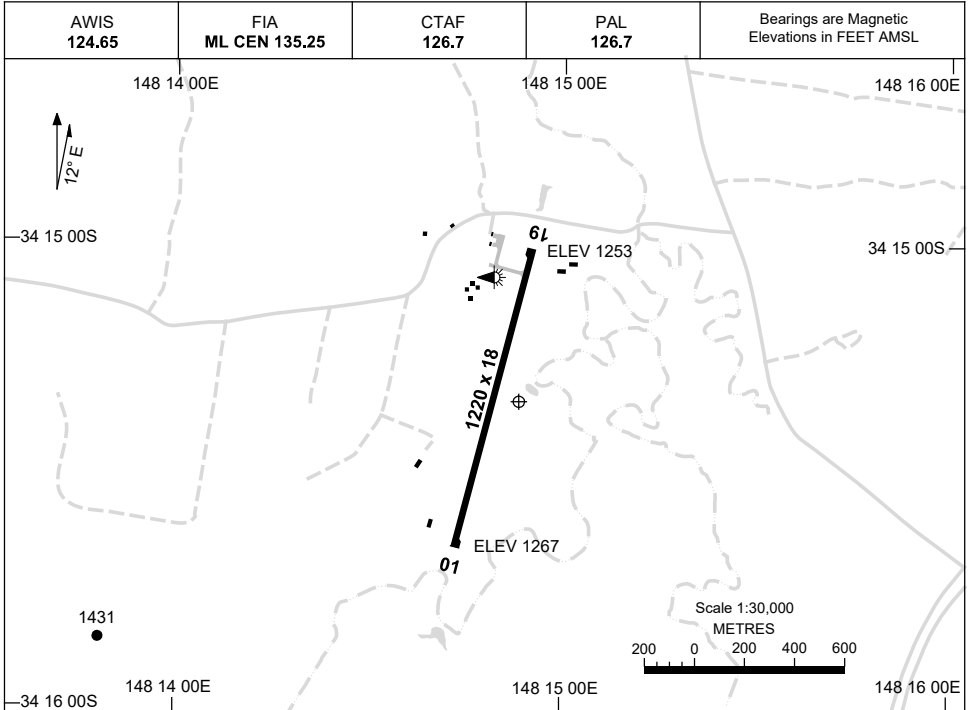

16 JUN 2022

AD ELEV 1267
34 15 20S 148 14 53E

AERODROME CHART
YOUNG, NSW (YYNG)

	AERODROME LIGHTING	
RWY	TAXIWAYS : BLUE EDGE RL : PILOT ACTIVATED 126.7	
01 ⁰⁰³	LIRL	
¹⁸³ 19	LIRL	

NOTES

1. FIA FREQ 135.25 AVBL CIRCUIT AREA.

Changes: NOTE 1 DELETED.

YNGAD01-171

USE QNH

RNP RWY 01
YOUNG, NSW (YYNG)

15 JUN 2023

NOTES

CATEGORY	A	B	C	D
LNAV/VNAV	1920 (653-3.7)		NOT APPLICABLE	
LNAV	2120 (853-4.9)			
CIRCLING	2240 (973-2.4)			
ALTERNATE	(1473-4.4)			

Changes: CHART TITLE, PBN SPECIFICATION BOX, Editorial.

YNGGN01-175

USE QNH

RNP RWY 19
YOUNG, NSW (YYNG)

15 JUN 2023

NOTES

CATEGORY	A	B	C	D
LNAV/VNAV	1770 (517-2.9)		NOT APPLICABLE	
LNAV	1990 (737-4.2)			
CIRCLING	2240 (973-2.4)			
ALTERNATE	(1473-4.4)			