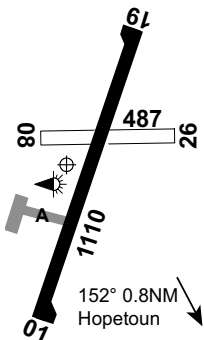

HOPETOUN

ELEV 256

AVFAX CODE 3027

VIC 354255S 1422135E UTC +10 YHPN
VAR 10 DEG E CERT
AD OPR Yarriambiack Shire Council, PO Box 243, Warracknabeal, VIC,
3393. PH 03 5398 0100. ARO 03 5083 3149: 03 5083 3124: 03 5083 3078:
03 5083 3527. PH AH 03 5083 3124. Fax 03 5394 1802.

METEOROLOGICAL INFORMATION PROVIDED
METAR/SPECI

PHYSICAL CHARACTERISTICS

01/19	010	36a	PCN 10 /F /B /600 (87PSI) /U	WID 18	RWS 90
08/26	080	16c	Unrated. Grassed brown silt clay	WID 30	RWS 90

AERODROME AND APPROACH LIGHTING

RWY 01/19 LIRL PAL+AA 123.9

ATS AND AERODROME COMMUNICATION FACILITIES

FIA MELBOURNE CENTRE 125.8 Circuit Area

CTAF 126.7

CHARTS RELATED TO THE AERODROME

WAC 3458.