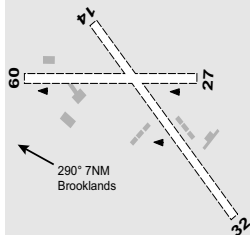

**WHITE GUM****ELEV 1000****FULL NOTAM SERVICE NOT AVBL**

WA  
 315202S 1165621E UTC +8 YWGM  
 VAR 1 DEG W UNCR  
 AD OPR White Gum Air Park, Lot 2308, Cameron Rd, Malebelling, WA,  
 6302. Mobile 0400 246 906. Website: www.ywgm.com.au.

**REMARKS**

1. AD not AVBL HN.
2. RWY 14/32 check for serviceability.

**HANDLING SERVICES AND FACILITIES**

MOGAS AVBL at bowser located TWY east RWY 14/32.

**AERODROME OBSTACLES**

1. Powerline 150M FM threshold of RWY 14.
2. RWY 14/32 trees both sides southern half.

**PASSENGER FACILITIES**

AC/WC at White Gum Farm: 0408 906 520. Mobile phone coverage.

**PHYSICAL CHARACTERISTICS**

09/27	25c	Unrated. Gravel. RWY LEN 750M.	WID 15
14/32	46c	Unrated. Sand. RWY LEN 1,400M. RWY 14	WID 15